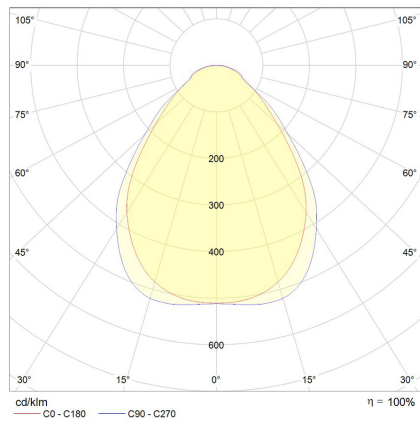

### The ultimate efficiency upgrade

- This product has been phased out and is available in limited quantities.
  - New low glare Micro Prismatic T-Bar Lumo 1195mm x 295mm x 10mm with exceptional UGR<19° rating
  - Beam angle of 83°
  - UV stable PMMA light guiding plate prevents discolouring over time
  - Highly efficient 100lm/W on average
  - If you require a customised version of this product, please [contact us](#).
- \*UGR values are subject to independent lighting design based on room size and mounting heights.

## Photometric Info

Luminaire Lumens	3700lm
CRI	CR180
CCT	3000K, 4000K
Beam Angle	83°
Lumen Maintenance	>50000hrs (L80B20)

## Polar Distribution Diagrams

Lumo Low Glare 83°