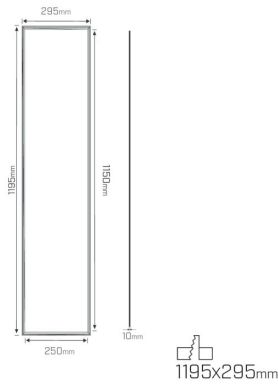

# T-Bar Micro Prismatic Lumo 1195mm x 295mm x 10mm

PANEL

Product Code  
MP23

### The ultimate efficiency upgrade

- This product has been phased out and is available in limited quantities.
  - New low glare Micro Prismatic T-Bar Lumo 1195mm x 295mm x 10mm with exceptional UGR<19° rating
  - Beam angle of 83°
  - UV stable PMMA light guiding plate prevents discolouring over time
  - Highly efficient 100lm/W on average
  - If you require a customised version of this product, please [contact us](#).
- \*UGR values are subject to independent lighting design based on room size and mounting heights.

## Physical Characteristics

Installation Method	Fixed Recessed
Trim Finish	White
IP Rating / IK Rating	IP20
Fitting Material	Aluminium

## T-Bar Micro Prismatic Lumo 1195mm x 295mm x 10mm

PANEL