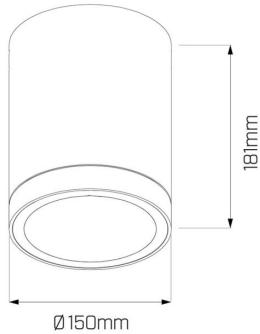

Corelli Maxi Wall Washer

OUTDOOR