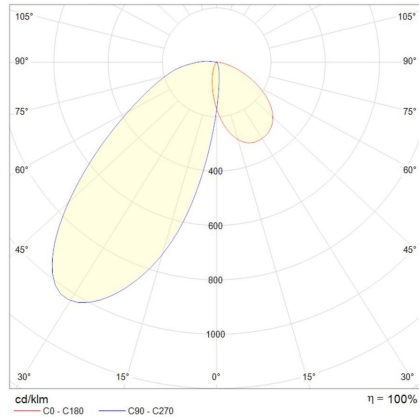

Polar Distribution Diagrams

Corelli Maxi Wall Washer 54° x 70° (Asym.)