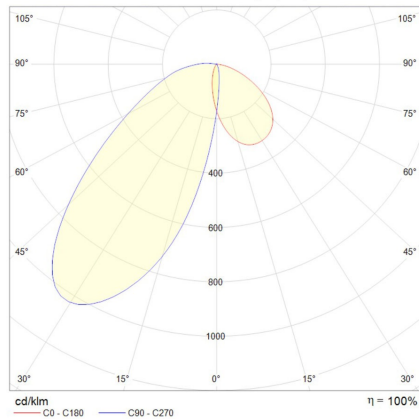

Electrical Specifications

System Power	28W
Input Voltage	240V
Control Type	ON/OFF
System Efficacy (max.)	45lm/W
Power Factor	> 0.9

Physical Characteristics

Installation Method	Surface Mounted
Trim Finish	Black
IP Rating / IK Rating	IP65/ IK08
Weight	2.43Kgs
Fitting Material	Aluminium

Photometric Info

Luminaire Lumens	1250lm
CRI	CRI90
CCT	3000K
Beam Angle	54°x70°
Lumen Maintenance	> 55, 100hrs (L70 B10)
MacAdam Step	3 Step

Polar Distribution Diagrams

Corelli Maxi Wall Washer 54° x 70° (Asym.)