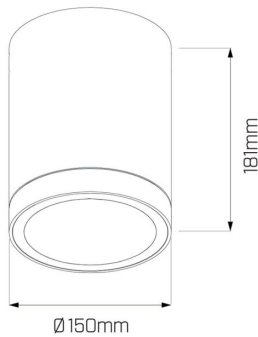

Corelli Maxi Wall Washer

OUTDOOR

Product Code

MO14

Technical Description

Minimalistic design and robust performance...

- Outdoor Wall Washer downlight designed for commercial outdoor use
 - Exceptional IP65 and IK08 ratings with CRI90 as standard and a 5-year warranty*
 - Cross beam Gen-2 lens
 - UV stabilised matte finish in black
 - Glare control and wall mount accessories available
 - Also available in Mini size
 - Local stock availability
 - If you require a customised version of this product, please [contact us](#)
- *Please see Warranty Terms & Conditions for further information.

Electrical Specifications

System Power	28W
Input Voltage	240V
Control Type	ON/OFF
System Efficacy (max.)	45lm/W
Power Factor	> 0.9

Physical Characteristics

Installation Method	Surface Mounted
Trim Finish	Black
IP Rating / IK Rating	IP65/ IK08
Weight	2.43Kgs
Fitting Material	Aluminium

Photometric Info

Luminaire Lumens	1250lm
CRI	CRI90
CCT	3000K
Beam Angle	54°x70°
Lumen Maintenance	> 55, 100hrs (L70 B10)
MacAdam Step	3 Step

Polar Distribution Diagrams

Corelli Maxi Wall Washer 54° x 70° (Asym.)