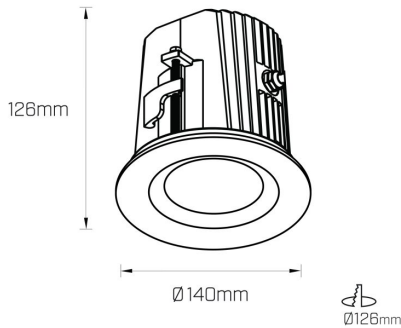

Photometric Info

Luminaire Lumens	2375lm
CRI	CRI80
CCT	2700K, 3000K, 4000K
Beam Angle	15°, 25°, 40°
Lumen Maintenance	> 62, 850hrs (L70 B10)
MacAdam Step	3 Step