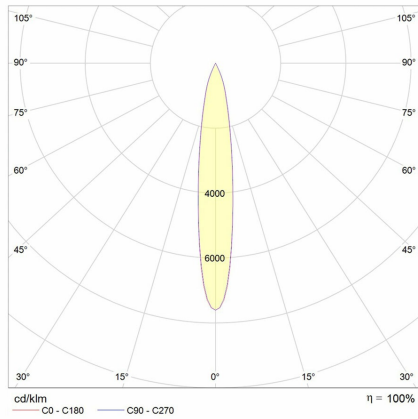

Electrical Specifications

System Power	30W
Input Voltage	240V
Control Type	ON/OFF, DALI, Casambi
System Efficacy (max.)	79lm/W
Power Factor	> 0.9

Physical Characteristics

Installation Method	Fixed Recessed
Trim Finish	White, Black
IP Rating / IK Rating	IP65
Fitting Material	Aluminium

Photometric Info

Luminaire Lumens	2375lm
CRI	CRI80
CCT	2700K, 3000K, 4000K
Beam Angle	15°, 25°, 40°
Lumen Maintenance	> 62, 850hrs (L70 B10)
MacAdam Step	3 Step

Polar Distribution Diagrams

Cori Midi 15°

Cori Midi 25°