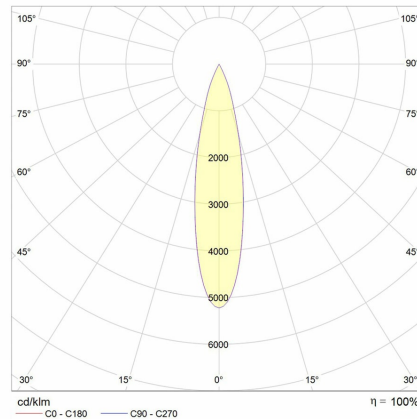

Electrical Specifications

System Power	30W
Input Voltage	240V
Control Type	ON/OFF, DALI, Casambi
System Efficacy (max.)	79lm/W
Power Factor	> 0.9

Physical Characteristics

Installation Method	Fixed Recessed
Trim Finish	White, Black
IP Rating / IK Rating	IP65
Fitting Material	Aluminium

Photometric Info

Luminaire Lumens	2375lm
CRI	CRI80
CCT	2700K, 3000K, 4000K
Beam Angle	15°, 25°, 40°
Lumen Maintenance	> 62, 850hrs (L70 B10)
MacAdam Step	3 Step

Polar Distribution Diagrams

Cori Midi 15°

Cori Midi 25°