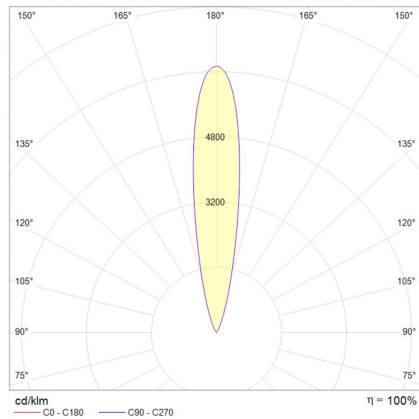

Polar Distribution Diagrams

Verne Midi 20°