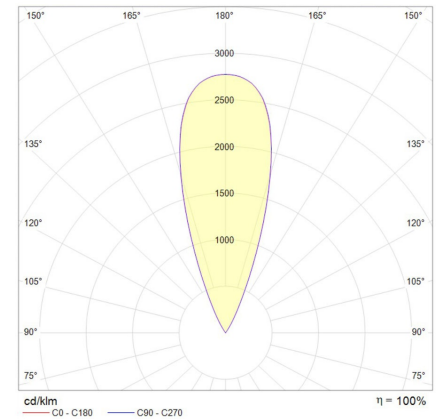

Verne Midi 36°