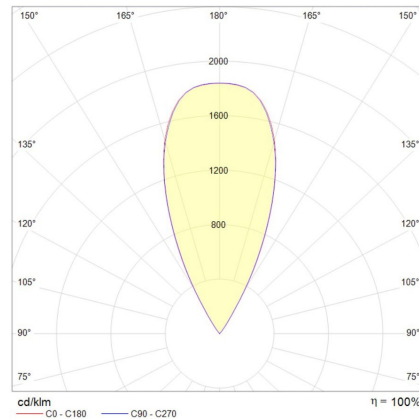

Verne Midi 47°