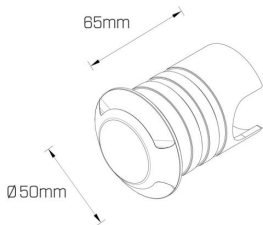

Electrical Specifications

System Power	3.5W
Input Voltage	24V DC
Control Type	ON/OFF
System Efficacy (max.)	51lm/W

Physical Characteristics

Installation Method	Fixed Recessed
Trim Finish	Black
IP Rating / IK Rating	IP67/ IK06
Weight	0.3Kgs
Fitting Material	Aluminium

Photometric Info

Luminaire Lumens	180lm
CRI	CRI90
CCT	3000K
Beam Angle	185°
Lumen Maintenance	>51, 850hrs (L70 B10)
MacAdam Step	3 Step

Polar Distribution Diagrams

Cento360 185°