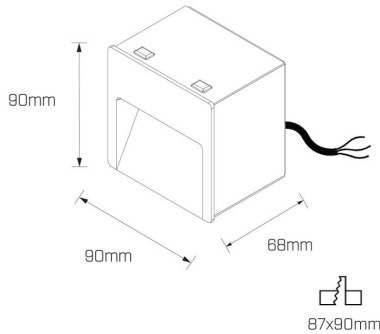

Photometric Info

Luminaire Lumens	30lm
CRI	CRI90
CCT	3000K
Beam Angle	45°
Lumen Maintenance	> 61, 200hrs (L70 B10)
MacAdam Step	3 Step