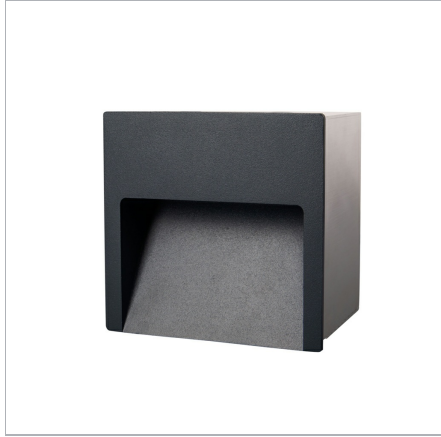

Toulouse Square Fixed Recessed

OUTDOOR

Product Code

MO53

Technical Description

Minimalist design with function...

- Outdoor steplight designed for commercial outdoor use
 - Highly efficient, robust performance
 - Exceptional IP65 and IK06 ratings with CRI90 as standard and a 5-year warranty*
 - Housing is UV stabilised with double layer powder coating matte finish in black
 - Available in Rectangle and Round variants with recessed and surface mounted options
 - Local stock availability
 - If you require a customised version of this product, please [contact us](#).
- *Please see Warranty Terms & Conditions for further information.

Electrical Specifications

System Power	3.5W
Input Voltage	240V
Control Type	ON/OFF
System Efficacy (max.)	9lm/W
Power Factor	> 0.9

Physical Characteristics

Installation Method	Fixed Recessed
Trim Finish	Black
IP Rating / IK Rating	IP65/ IK06
Weight	0.72Kgs
Fitting Material	Aluminium