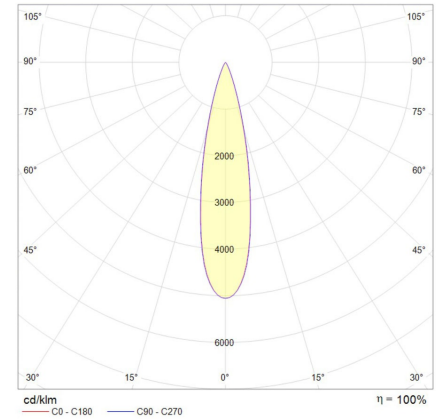

Electrical Specifications

System Power	14W
Input Voltage	24V DC
Control Type	ON/OFF, DALI
System Efficacy (max.)	74lm/W

Photometric Info

Luminaire Lumens	1030lm
CRI	CRI90
CCT	3000K
Beam Angle	10°, 24°, 40°, 50°
Lumen Maintenance	> 65, 480hrs (L70 B10)
MacAdam Step	3 Step

Physical Characteristics

Installation Method	Surface Mounted
Trim Finish	Black
IP Rating / IK Rating	IP66/ IK07
Weight	1.67Kgs
Maximum Tilt Angle	90°
Maximum Rotation Angle	170°
Fitting Material	Aluminium

Polar Distribution Diagrams

Thomas Maxi 50°

Thomas Maxi 10°

Thomas Maxi 24°

Thomas Maxi 40°

Product Accessories

Item	Code	Description
	MAO32SP2	Mondolux Accessories Outdoor Spotlight Thomas Midi/ Thomas Maxi/ Thomas Maxi HP Spike Black
	MAO33TS2	Mondolux Accessories Outdoor Spotlight Thomas Maxi/ Thomas Maxi HP Tree Strap Black
	MAO33HC2	Mondolux Accessories Outdoor Spotlight Thomas Maxi/ Thomas Maxi HP Honeycomb Louvre Black
	MAO33SN2	Mondolux Accessories Outdoor Spotlight Thomas Maxi/ Thomas Maxi HP Snoot Black
	MAO32CA3	Mondolux Accessories Outdoor Spotlight Thomas Midi/ Thomas Maxi/ Thomas Maxi HP Concrete Anchor Silver