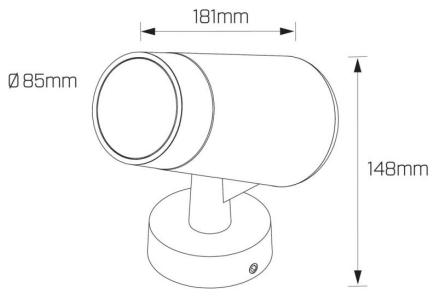

Electrical Specifications

System Power	14W
Input Voltage	24V DC
Control Type	ON/OFF, DALI
System Efficacy (max.)	74lm/W

Photometric Info

Luminaire Lumens	1030lm
CRI	CRI90
CCT	3000K
Beam Angle	10°, 24°, 40°, 50°
Lumen Maintenance	> 65, 480hrs (L70 B10)
MacAdam Step	3 Step

Physical Characteristics

Installation Method	Surface Mounted
Trim Finish	Black
IP Rating / IK Rating	IP66/ IK07
Weight	1.67Kgs
Maximum Tilt Angle	90°
Maximum Rotation Angle	170°
Fitting Material	Aluminium