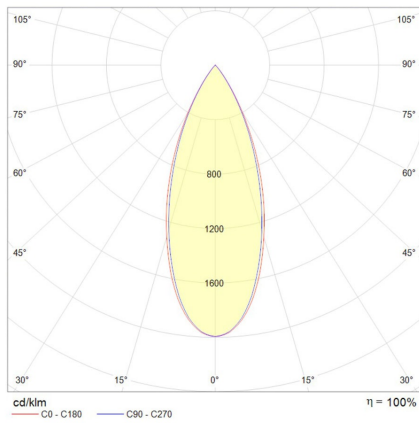

Electrical Specifications

System Power	14W
Input Voltage	24V DC
Control Type	ON/OFF, DALI
System Efficacy (max.)	74lm/W

Photometric Info

Luminaire Lumens	1030lm
CRI	CRI90
CCT	3000K
Beam Angle	10°, 24°, 40°, 50°
Lumen Maintenance	> 65, 480hrs (L70 B10)
MacAdam Step	3 Step

Physical Characteristics

Installation Method	Surface Mounted
Trim Finish	Black
IP Rating / IK Rating	IP66/ IK07
Weight	1.67Kgs
Maximum Tilt Angle	90°
Maximum Rotation Angle	170°
Fitting Material	Aluminium

Polar Distribution Diagrams

Thomas Maxi 50°

Thomas Maxi 10°

Thomas Maxi 24°

Thomas Maxi 40°

Product Accessories

Item	Code	Description
	MAO32SP2	Mondolux Accessories Outdoor Spotlight Thomas Midi/ Thomas Maxi/ Thomas Maxi HP Spike Black
	MAO33TS2	Mondolux Accessories Outdoor Spotlight Thomas Maxi/ Thomas Maxi HP Tree Strap Black
	MAO33HC2	Mondolux Accessories Outdoor Spotlight Thomas Maxi/ Thomas Maxi HP Honeycomb Louvre Black
	MAO33SN2	Mondolux Accessories Outdoor Spotlight Thomas Maxi/ Thomas Maxi HP Snoot Black
	MAO32CA3	Mondolux Accessories Outdoor Spotlight Thomas Midi/ Thomas Maxi/ Thomas Maxi HP Concrete Anchor Silver