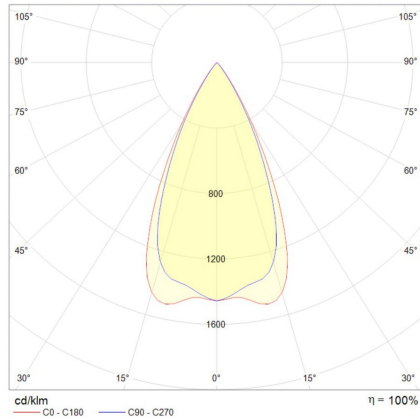

Polar Distribution Diagrams

Thomas Maxi 50°