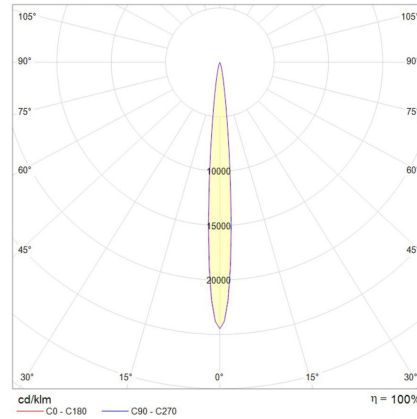

Thomas Maxi 10°