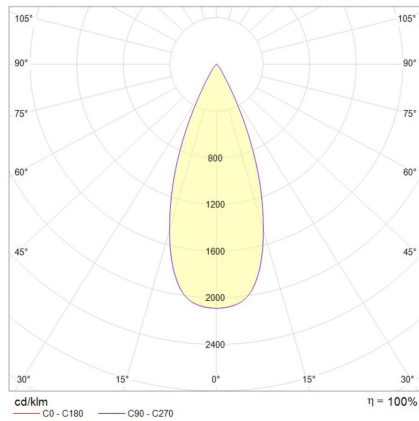

Electrical Specifications

System Power	6W
Input Voltage	24V DC
Control Type	ON/OFF
System Efficacy (max.)	53lm/W

Physical Characteristics

Installation Method	Surface Mounted
Trim Finish	Black
IP Rating / IK Rating	IP66/ IK06
Weight	0.21Kgs
Maximum Tilt Angle	90°
Maximum Rotation Angle	170°
Fitting Material	Aluminium

Photometric Info

Luminaire Lumens	315lm
CRI	CRI90
CCT	3000K
Beam Angle	15°, 25°, 40°
Lumen Maintenance	> 52, 000hrs (L70 B10)
MacAdam Step	3 Step

Polar Distribution Diagrams

Thomas Mini 40°

Thomas Mini 25°