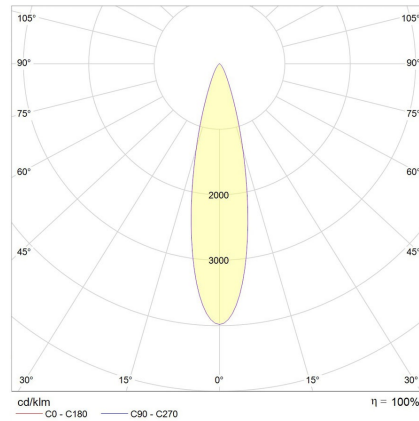

Electrical Specifications

System Power	6W
Input Voltage	24V DC
Control Type	ON/OFF
System Efficacy (max.)	53lm/W

Physical Characteristics

Installation Method	Surface Mounted
Trim Finish	Black
IP Rating / IK Rating	IP66/ IK06
Weight	0.21Kgs
Maximum Tilt Angle	90°
Maximum Rotation Angle	170°
Fitting Material	Aluminium

Photometric Info

Luminaire Lumens	315lm
CRI	CRI90
CCT	3000K
Beam Angle	15°, 25°, 40°
Lumen Maintenance	> 52, 000hrs (L70 B10)
MacAdam Step	3 Step

Polar Distribution Diagrams

Thomas Mini 40°

Thomas Mini 25°