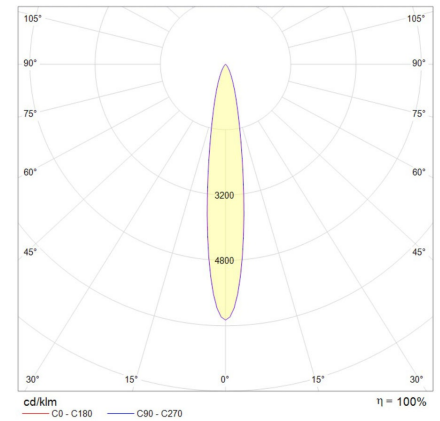

Thomas Mini 15°