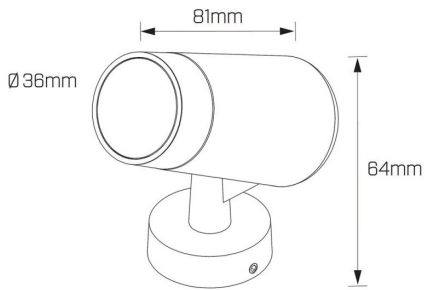

Electrical Specifications

System Power	6W
Input Voltage	24V DC
Control Type	ON/OFF
System Efficacy (max.)	53lm/W

Physical Characteristics

Installation Method	Surface Mounted
Trim Finish	Black
IP Rating / IK Rating	IP66/ IK06
Weight	0.21Kgs
Maximum Tilt Angle	90°
Maximum Rotation Angle	170°
Fitting Material	Aluminium

Photometric Info

Luminaire Lumens	315lm
CRI	CRI90
CCT	3000K
Beam Angle	15°, 25°, 40°
Lumen Maintenance	> 52, 000hrs (L70 B10)
MacAdam Step	3 Step

Polar Distribution Diagrams

Thomas Mini 40°

Thomas Mini 25°