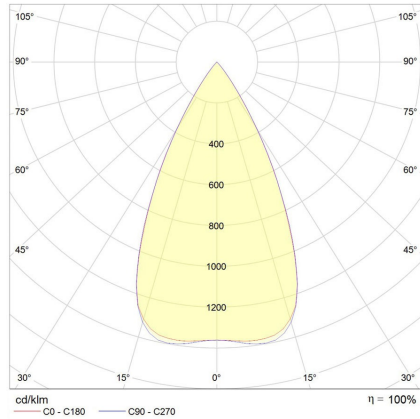

Electrical Specifications

System Power	14W
Input Voltage	240V
Control Type	ON/OFF
System Efficacy (max.)	95lm/W
Power Factor	> 0.9

Physical Characteristics

Installation Method	Surface Mounted
Trim Finish	Black
IP Rating / IK Rating	IP65/ IK08
Weight	1Kgs
Fitting Material	Aluminium

Photometric Info

Luminaire Lumens	1326lm
CRI	CRI90
CCT	3000K
Beam Angle	15°, 30°, 52°
Lumen Maintenance	> 65, 480hrs (L70 B10)
MacAdam Step	3 Step

Polar Distribution Diagrams

Corelli Mini 52°

Corelli Mini 15°