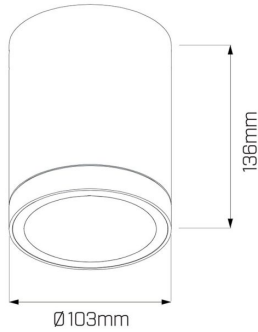

Corelli Mini

OUTDOOR

Product Code

MO11

Technical Description

Minimalistic design and robust performance...

- Outdoor downlight designed for commercial outdoor use
  - Exceptional IP65 and IK08 ratings with CRI90 as standard and a 5-year warranty\*
  - Cross beam Gen-2 lens
  - UV stabilised matte finish in black
  - Glare control and wall mount accessories available
  - Also available in Maxi size and wall washer options
  - Local stock availability
  - If you require a customised version of this product, please [contact us](#)
- \*Please see Warranty Terms & Conditions for further information.

Electrical Specifications

System Power	14W
Input Voltage	240V
Control Type	ON/OFF
System Efficacy (max.)	95lm/W
Power Factor	> 0.9

Physical Characteristics

Installation Method	Surface Mounted
Trim Finish	Black
IP Rating / IK Rating	IP65/ IK08
Weight	1Kgs
Fitting Material	Aluminium

Photometric Info

Luminaire Lumens	1326lm
CRI	CRI90
CCT	3000K
Beam Angle	15°, 30°, 52°
Lumen Maintenance	> 65, 480hrs (L70 B10)
MacAdam Step	3 Step

Polar Distribution Diagrams

Corelli Mini 52°

Corelli Mini 15°