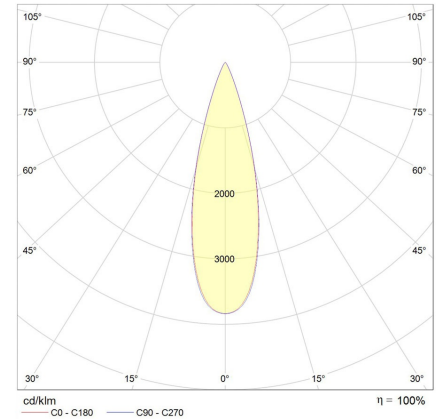

Corelli Mini 30°