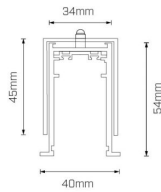

DC48V Pacto Track Trim Recessed

TRACK

Product Code

MK08RE

Technical Description

Minimalist magic

- Slimline track with minimal trim for a minimalist look
- Perfect for commercial settings such as offices, showrooms and galleries, as well as residential spaces and architectural applications
- To allow for multiple switching and dimming/control capability, Pacto Track can accommodate fittings which are ON/OFF and DALI
- Bridges are available to convert dimming/control capability to accommodate 0-10V and Casambi
- Surface mounted and suspended versions available (trimless recessed version available via special order)
- Available in length options: 1000mm, 2000mm and 3000mm
- Compatible with our large Pacto family of low-voltage task, accent and decorative fittings
- If you require a customised version of this product, please [contact us](#)

Physical Characteristics

| | |
|---------------------|--------------|
| Installation Method | Recessed |
| Trim Finish | White, Black |
| Length Options | 1m, 2m, 3m |

DC48V Pacto Track Trim Recessed

TRACK

DC48V Pacto Track Trim Recessed

TRACK

| Item | Code | Description |
|---|----------------|--|
|  | MAK8WC2-RE-O | Mondolux Accessories DC48V Pacto Track Recessed Wall Connector Out Black |
|  | MAK8LE2 | Mondolux Accessories DC48V Pacto Track Surface Mounted / Suspended / Recessed Live End without cable Black |
|  | MAK8LE2-1500MM | Mondolux Accessories DC48V Pacto Track Surface Mounted / Suspended / Recessed Live End with 1500mm cable Black |