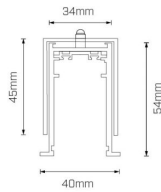

## Physical Characteristics

Installation Method	Recessed
Trim Finish	White, Black

DC48V Pacto Track Trim Recessed

TRACK

Product Accessories

Item	Code	Description
	MAK8CO1-1	Mondolux Accessories DC48V Pacto Track Surface Mounted / Suspended / Recessed Track Cover White 1m
	MAK8CO1-2	Mondolux Accessories DC48V Pacto Track Surface Mounted / Suspended / Recessed Track Cover White 2m
	MAK8CO1-3	Mondolux Accessories DC48V Pacto Track Surface Mounted / Suspended / Recessed Track Cover White 3m
	MAK8CO2-1	Mondolux Accessories DC48V Pacto Track Surface Mounted / Suspended / Recessed Track Cover Black 1m
	MAK8CO2-2	Mondolux Accessories DC48V Pacto Track Surface Mounted / Suspended / Recessed Track Cover Black 2m
	MAK8CO2-3	Mondolux Accessories DC48V Pacto Track Surface Mounted / Suspended / Recessed Track Cover Black 3m
	MAK8EC1	Mondolux Accessories DC48V Pacto Track Surface Mounted / Suspended / Recessed End Cap White
	MAK8EC2	Mondolux Accessories DC48V Pacto Track Surface Mounted / Suspended / Recessed End Cap Black