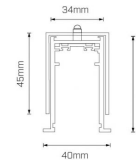

Product info

Body/Trim Colour	Black, White
Installation Method	Recessed
Length Options	1m, 2m, 3m

Accessories

Image	Code	Description
	MAK8LE2-1500MM	Mondolux Accessories DC48V Pacto Track Surface Mounted / Suspended / Recessed Live End with 1500mm cable Black
	MAK8CO1-1	Mondolux Accessories DC48V Pacto Track Surface Mounted / Suspended / Recessed Track Cover White 1m

DC48V Pacto Track Trim Recessed

TRACK | Product code MK08

Image	Code	Description
	MAK8CO2-1	Mondolux Accessories DC48V Pacto Track Surface Mounted / Suspended / Recessed Track Cover Black 1m
	MAK8CO1-2	Mondolux Accessories DC48V Pacto Track Surface Mounted / Suspended / Recessed Track Cover White 2m
	MAK8CO2-2	Mondolux Accessories DC48V Pacto Track Surface Mounted / Suspended / Recessed Track Cover Black 2m
	MAK8CO1-3	Mondolux Accessories DC48V Pacto Track Surface Mounted / Suspended / Recessed Track Cover White 3m
	MAK8CO2-3	Mondolux Accessories DC48V Pacto Track Surface Mounted / Suspended / Recessed Track Cover Black 3m
	MAK8JO1	Mondolux Accessories DC48V Pacto Track Surface Mounted / Suspended / Recessed Joiner White

DC48V Pacto Track Trim Recessed

TRACK | Product code MK08

Image	Code	Description
	MAK8JO2	Mondolux Accessories DC48V Pacto Track Surface Mounted / Suspended / Recessed Joiner Black
	MAK8EC2	Mondolux Accessories DC48V Pacto Track Surface Mounted / Suspended / Recessed End Cap Black
	MAK8LE2	Mondolux Accessories DC48V Pacto Track Surface Mounted / Suspended / Recessed Live End without cable Black
	MAK8EC1	Mondolux Accessories DC48V Pacto Track Surface Mounted / Suspended / Recessed End Cap White
	MAK8LE1	Mondolux Accessories DC48V Pacto Track Surface Mounted / Suspended / Recessed Live End without cable White
	MAK8LC1-RE-L	Mondolux Accessories DC48V Pacto Track Recessed Left L Connector White