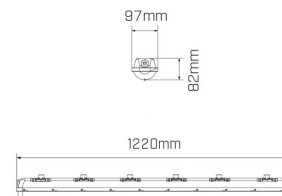

**Specific to particular models. Please contact us for further information.*

Product info

System Lumen Range	2130lm — 4260lm
System Power	20W, 36W
Forward Current	350mA
System Efficacy (max.)	118lm/W
Input Voltage	240V
Body/Trim Colour	Silver
Installation Method	Surface Mounted / Suspended
IP Rating	IP66
Diffuser	Opal
Dimming Type	Non-Dimmable
Accessories	Without Accessory

Photometric info

Colour Rendering Index (CRI)	CRI80
Colour Temperature (CCT)	4000K
Beam Angle	120°

Compliance and Features

Packaging

Boxes per Carton	9, 6
Carton Dimensions L x W x H mm	685mm x 365mm x 310mm, 1255mm x 280mm x 210mm