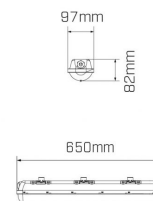

**Specific to particular models. Please contact us for further information.*

Product info

System Lumen Range	2130lm — 4260lm
System Power	20W, 36W
Forward Current	350mA
System Efficacy (max.)	118lm/W
Input Voltage	240V
Body/Trim Colour	Silver
Installation Method	Surface Mounted / Suspended
IP Rating	IP66
Diffuser	Opal
Dimming Type	Non-Dimmable
Accessories	Without Accessory

Photometric info

Colour Rendering Index (CRI)	CRI80
Colour Temperature (CCT)	4000K
Beam Angle	120°

Compliance and Features

Packaging

Boxes per Carton	9, 6
Carton Dimensions L x W x H mm	685mm x 365mm x 310mm, 1255mm x 280mm x 210mm