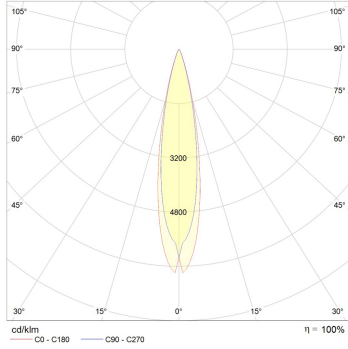

Polar distribution diagrams

Pisa Midi 21°