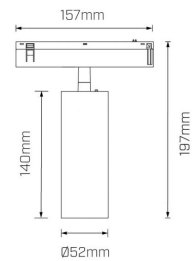

## Eminent radiance...

- Largest of the Pisa family
- Midi spotlight suitable for decorative and task lighting
- Multiple beam angle options available of 21°, 33°, 42°
- Modular 48V click-in system

### Product info

System Lumen Range	1260lm
System Power	20W
Forward Current	500mA
System Efficacy	63lm/W
Input Voltage	48V DC
Body/Trim Colour	White, Black
Installation Method	DC-Track Mounted
IP Rating	IP20
Dimming Type	Non-Dimmable, DALI Dimmable
Accessories	Without Accessory

### Photometric info

Colour Rendering Index (CRI)	CRI90
Colour Temperature (CCT)	3000K, 4000K
Beam Angle	21°, 33°, 42°