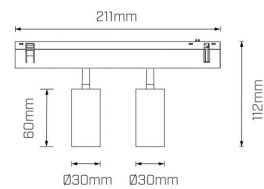

Pisa Tiny Duo

DC LOW
VOLTAGE

Product code MV34

MONDOLUX™
mondolux.com.au

What a pair...

- Tiny duo of the Pisa family
- Tiny adjustable spotlight suitable for decorative and task lighting
- Multiple beam angle options available of 29°, 36°, 50°
- Modular 48V click-in system

Product info

System Lumen Range	860lm
System Power	15W
Forward Current	350mA
System Efficacy	57lm/W
Input Voltage	48V DC
Body/Trim Colour	White, Black
Installation Method	DC-Track Mounted
IP Rating	IP20
Dimming Type	Non-Dimmable, DALI Dimmable
Accessories	Without Accessory

Photometric info

Colour Rendering Index (CRI)	CRI90
Colour Temperature (CCT)	3000K, 4000K
Beam Angle	29°, 36°, 50°

Pisa Tiny Duo

DC LOW
VOLTAGE

Product code MV34

MONDOLUX™
mondolux.com.au

Polar distribution diagrams