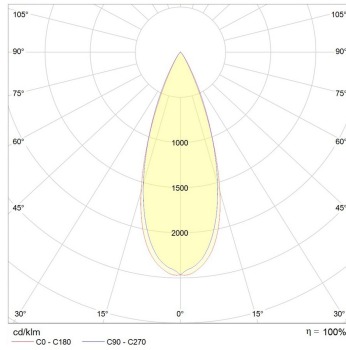

Photometric info

Colour Rendering Index (CRI)	CRI90
Colour Temperature (CCT)	3000K, 4000K
Beam Angle	29°, 36°, 50°

Pisa Tiny Duo

DC LOW
VOLTAGE

Product code MV34

MONDOLUX™
mondolux.com.au

Polar distribution diagrams

Pisa Tiny Duo 29°

Pisa Tiny Duo 36°

Pisa Tiny Duo 50°