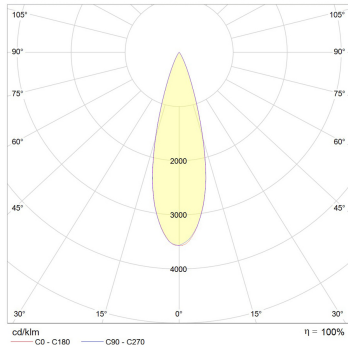

Pisa Tiny Duo

DC LOW
VOLTAGE

Product code MV34

MONDOLUX™
mondolux.com.au

Polar distribution diagrams

Pisa Tiny Duo 29°