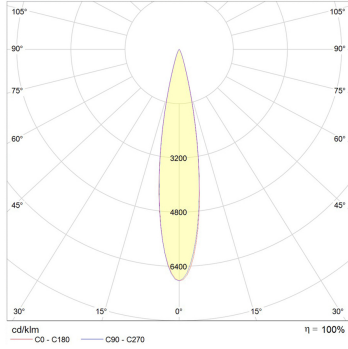

Photometric info

Colour Rendering Index (CRI)	CRI90
Colour Temperature (CCT)	3000K, 4000K
Beam Angle	15°, 24°, 36°

Pisa Nano Duo Fixed

DC LOW
VOLTAGE

Product code MV32

MONDOLUX™
mondolux.com.au

Polar distribution diagrams

Pisa Nano Duo 15°

Pisa Nano Duo 24°

Pisa Nano Duo 36°