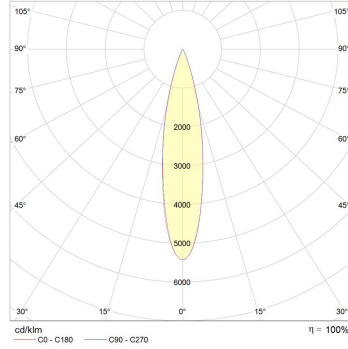

Photometric info

Colour Rendering Index (CRI)	CRI90
Colour Temperature (CCT)	3000K, 4000K
Beam Angle	15°, 24°, 36°

Pisa Nano Duo Fixed

DC LOW
VOLTAGE

Product code MV32

MONDOLUX™
mondolux.com.au

Polar distribution diagrams

Pisa Nano Duo 15°

Pisa Nano Duo 24°

Pisa Nano Duo 36°