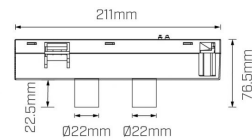

Product info

System Lumen Range	206lm
System Power	4W
Forward Current	700mA
System Efficacy	52lm/W
Input Voltage	48V DC
Body/Trim Colour	White, Black
Installation Method	DC-Track Mounted
IP Rating	IP20
Dimming Type	Non-Dimmable, DALI Dimmable
Accessories	Without Accessory

Photometric info

Colour Rendering Index (CRI)	CRI90
Colour Temperature (CCT)	3000K, 4000K
Beam Angle	15°, 24°, 36°

Pisa Nano Duo Fixed

DC LOW
VOLTAGE

Product code MV32

MONDOLUX™
mondolux.com.au

Polar distribution diagrams