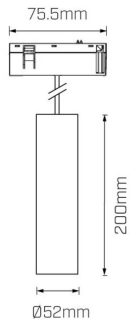

Electrical Specifications

System Power	20W
Input Voltage	48V DC
Control Type	ON/OFF, DALI
System Efficacy (max.)	63lm/W

Physical Characteristics

Installation Method	DC-Track Suspended
Trim Finish	White, Black
IP Rating / IK Rating	IP20
Fitting Material	Aluminium

Photometric Info

Luminaire Lumens	1260lm
CRI	CRI90
CCT	3000K, 4000K
Beam Angle	21°, 33°, 42°

Polar Distribution Diagrams

Burano Mini 33°

Burano Mini 21°

Burano Mini 42°