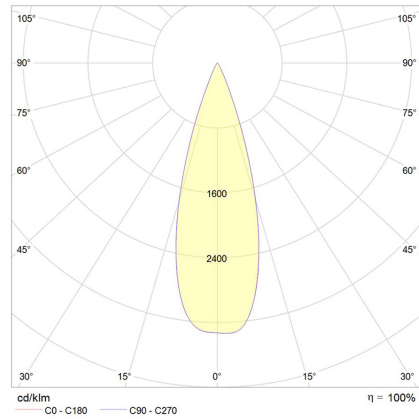

Electrical Specifications

System Power	20W
Input Voltage	48V DC
Control Type	ON/OFF, DALI
System Efficacy (max.)	63lm/W

Physical Characteristics

Installation Method	DC-Track Suspended
Trim Finish	White, Black
IP Rating / IK Rating	IP20
Fitting Material	Aluminium

Photometric Info

Luminaire Lumens	1260lm
CRI	CRI90
CCT	3000K, 4000K
Beam Angle	21°, 33°, 42°

Polar Distribution Diagrams

Burano Mini 33°

Burano Mini 21°

Burano Mini 42°