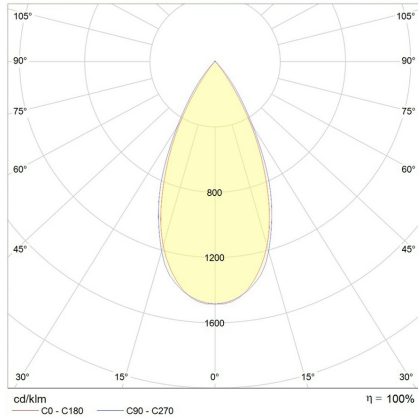

Electrical Specifications

System Power	8W
Input Voltage	48V DC
Control Type	ON/OFF, DALI
System Efficacy (max.)	44lm/W

Physical Characteristics

Installation Method	DC-Track Suspended
Trim Finish	White, Black
IP Rating / IK Rating	IP20
Fitting Material	Aluminium

Photometric Info

Luminaire Lumens	350lm
CRI	CRi90
CCT	3000K, 4000K
Beam Angle	29°, 36°, 50°

Polar Distribution Diagrams

Burano Tiny 50°

Burano Tiny 36°

Burano Tiny 29°