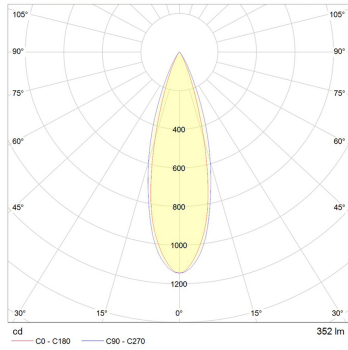

### Photometric info

Colour Rendering Index (CRI)	CRI90
Colour Temperature (CCT)	3000K, 4000K
Beam Angle	29°, 36°, 50°

## Polar distribution diagrams

Burano Tiny 29°

Burano Tiny 36°

Burano Tiny 50°