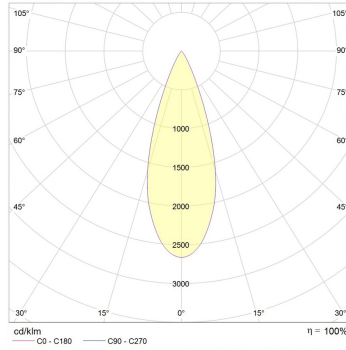

### Photometric info

Colour Rendering Index (CRI)	CRI90
Colour Temperature (CCT)	3000K, 4000K
Beam Angle	29°, 36°, 50°

## Polar distribution diagrams

Burano Tiny 29°

Burano Tiny 36°

Burano Tiny 50°