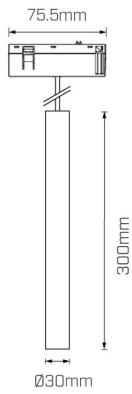

Burano Tiny

DC LOW VOLTAGE

Product Code

MV11

Technical Description

Sleek simplicity...

- Part of the Mondolux Pacto DC48V low-voltage range, with our signature Cross-Beam Lens technology for increased efficacy
- The smallest pendant of the Burano family, with in-track installation to reduce visual bulk and maintain clean lines
- Multiple beam angle options available of 29°, 36°, and 50°
- Modular 48V click-in system for flexibility and easy installation
- Also available in Mini size
- Non-dimmable and PWM DALI control options (Casambi Wireless Control available upon request)
- If you require a customised version of this product, please [contact us](#)

Electrical Specifications

System Power	8W
Input Voltage	48V DC
Control Type	ON/OFF, DALI
System Efficacy (max.)	44lm/W

Physical Characteristics

Installation Method	DC-Track Suspended
Trim Finish	White, Black
IP Rating / IK Rating	IP20
Fitting Material	Aluminium

Photometric Info

Luminaire Lumens	350lm
CRI	CRi90
CCT	3000K, 4000K
Beam Angle	29°, 36°, 50°

Polar Distribution Diagrams

Burano Tiny 50°

Burano Tiny 36°

Burano Tiny 29°