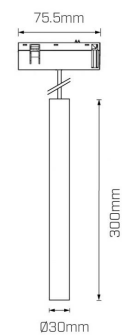

Burano Tiny

DC LOW
VOLTAGE

Product code MV11

MONDOLUX™
mondolux.com.au

Suspends in style..

- Sleek design with impressive aesthetics
- Suspension lengths can be customized to requirements
- Multiple beam angle options of 29°, 36°, 50°
- Can suit varied applications like art galleries, hotel lobbies and retail stores

Product info

System Lumen Range	350lm
System Power	8W
Forward Current	700mA
System Efficacy	44lm/W
Input Voltage	48V DC
Body/Trim Colour	White, Black
Installation Method	DC-Track Suspended
IP Rating	IP20
Dimming Type	Non-Dimmable, DALI Dimmable
Accessories	Without Accessory

Photometric info

Colour Rendering Index (CRI)	CRI90
Colour Temperature (CCT)	3000K, 4000K
Beam Angle	29°, 36°, 50°