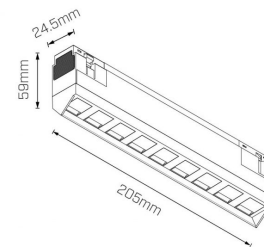

Product info

| | |
|---------------------|-----------------------------|
| System Lumen Range | 575lm |
| System Power | 11W |
| Forward Current | 350mA |
| System Efficacy | 52lm/W |
| Input Voltage | 48V DC |
| Body/Trim Colour | White, Black |
| Installation Method | DC-Track Recessed |
| IP Rating | IP20 |
| Dimming Type | Non-Dimmable, DALI Dimmable |
| Accessories | Without Accessory |

Photometric info

| | |
|------------------------------|--------------|
| Colour Rendering Index (CRI) | CRI80 |
| Colour Temperature (CCT) | 3000K, 4000K |
| Beam Angle | 24°x45° |

Lucca Mini Wall Washer