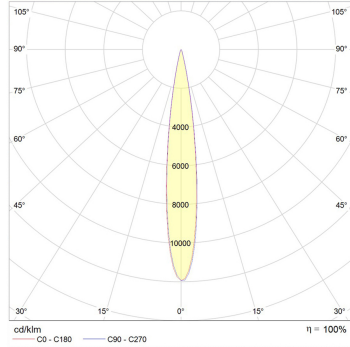

Lucca Mini Adjustable

DC LOW
VOLTAGE

Product code MV52

MONDOLUX™
mondolux.com.au

Polar distribution diagrams

Lucca Mini Adjustable 15°