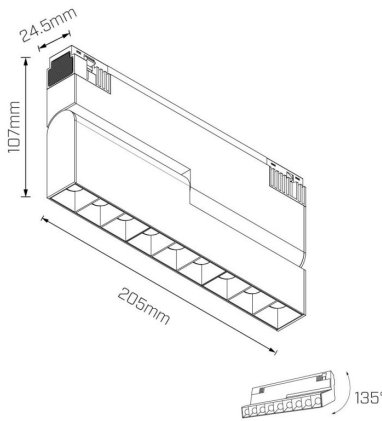

Lucca Mini Adjustable

DC LOW VOLTAGE

Product Code

MV52

Technical Description

Low-glare lovin'... and adjustable!

- Part of the Mondolux Pacto DC48V low-voltage range, with our signature Cross-Beam Lens technology for increased efficacy
- Powerful and compact design with a 9-LED tiltable grid model, with in-track installation to reduce visual bulk and maintain clean lines
- The deep-baffle darklight design reduces glare and ensures excellent optical comfort
- Great adjustability with a maximum tilt angle up to 135°
- Multiple beam angle options available of 15°, 24°, 36°
- Modular 48V click-in system for flexibility and easy installation
- Also available in [Fixed](#) and [Wall Washer](#) versions
- Non-dimmable and PWM DALI control options (Casambi Wireless Control available upon request)
- If you require a customised version of this product, please [contact us](#)

Electrical Specifications

System Power	11W
Input Voltage	48V DC
Control Type	ON/OFF, DALI
System Efficacy (max.)	82lm/W

Physical Characteristics

Installation Method	DC-Track Recessed
Trim Finish	White, Black
IP Rating / IK Rating	IP20
Fitting Material	Aluminium

Photometric Info

Luminaire Lumens	900lm
CRI	CR190
CCT	3000K, 4000K
Beam Angle	15°, 24°, 36°

Polar Distribution Diagrams

Lucca Mini Adj 36°

Lucca Mini Adj 24°

Lucca Mini Adjustable 15°