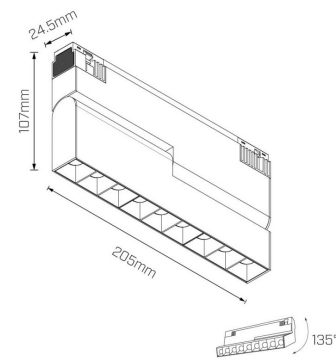

Lucca Mini Adjustable

DC LOW
VOLTAGE

Product code MV52

MONDOLUX™
mondolux.com.au

Take aim

- Powerful & compact design- 9 LED tiltable grid model
- Multiple beam angle options available of 15°, 24°, 36°
- Great adjustability with maximum tilt angle up to 135°
- Perfectly suited for retail, hospitality, residential & ornamental lighting.
- Low unified glare rating (UGR)*

Product info

System Lumen Range	900lm
System Power	11W
Forward Current	350mA
System Efficacy	82lm/W
Input Voltage	48V DC
Body/Trim Colour	White, Black
Installation Method	DC-Track Recessed
IP Rating	IP20
Dimming Type	Non-Dimmable, DALI Dimmable
Accessories	Without Accessory

Photometric info

Colour Rendering Index (CRI)	CRI90
Colour Temperature (CCT)	3000K, 4000K
Beam Angle	15°, 24°, 36°

Lucca Mini Adjustable

DC LOW
VOLTAGE

Product code MV52

MONDOLUX™
mondolux.com.au

Polar distribution diagrams