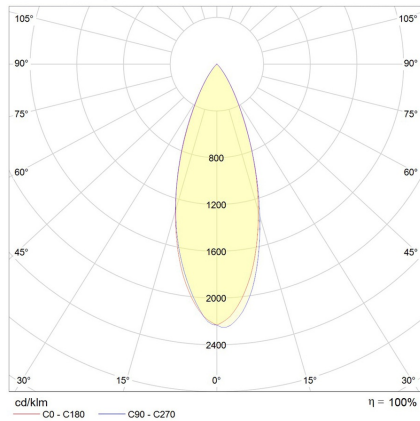

Electrical Specifications

System Power	11W
Input Voltage	48V DC
Control Type	ON/OFF, DALI
System Efficacy (max.)	82lm/W

Physical Characteristics

Installation Method	DC-Track Recessed
Trim Finish	White, Black
IP Rating / IK Rating	IP20
Fitting Material	Aluminium

Photometric Info

Luminaire Lumens	900lm
CRI	CR190
CCT	3000K, 4000K
Beam Angle	15°, 24°, 36°

Polar Distribution Diagrams

Lucca Mini Adj 36°

Lucca Mini Adj 24°

Lucca Mini Adjustable 15°