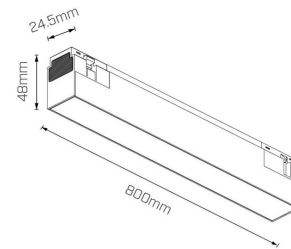

### Product info

System Lumen Range	1380lm
System Power	18W
Forward Current	500mA
System Efficacy	77lm/W
Input Voltage	48V DC
Body/Trim Colour	White, Black
Installation Method	DC-Track Recessed
IP Rating	IP20
Diffuser	Opal
Dimming Type	Non-Dimmable, DALI Dimmable
Accessories	Without Accessory