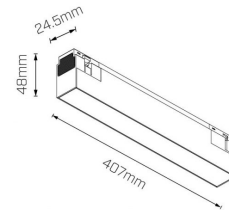

## Symmetrical spread..

- Equipped with opal diffuser for wide, uniform illumination
- Second largest of the Genoa family
- Wide beam angle of 110°
- DC48V track recessed installation

### Product info

System Lumen Range	780lm
System Power	11W
Forward Current	350mA
System Efficacy	71lm/W
Input Voltage	48V DC
Body/Trim Colour	White, Black
Installation Method	DC-Track Recessed
IP Rating	IP20
Diffuser	Opal
Dimming Type	Non-Dimmable, DALI Dimmable
Accessories	Without Accessory