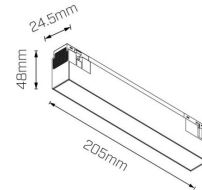

Product info

System Lumen Range	380lm
System Power	6W
Forward Current	350mA
System Efficacy	63lm/W
Input Voltage	48V DC
Body/Trim Colour	White, Black
Installation Method	DC-Track Recessed
IP Rating	IP20
Diffuser	Opal
Dimming Type	Non-Dimmable, DALI Dimmable
Accessories	Without Accessory

Photometric info

Colour Rendering Index (CRI)	CRI80
Colour Temperature (CCT)	3000K, 4000K
Beam Angle	110°

Genoa Mini

DC LOW
VOLTAGE

Product code MV77

MONDOLUX™
mondolux.com.au

Polar distribution diagrams