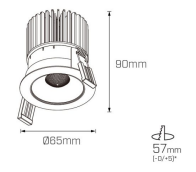

Electrical Specifications

System Power	7W, 13W, 18W
Control Type	Phase-Cut Dimmable, Wireless Dimmable (Casambi), Non-Dimmable, DALI Dimmable
System Efficacy (max.)	106lm/W

Physical Characteristics

Installation Method	Fixed Recessed
Trim Finish	White, Black

Photometric Info

Luminaire Lumens	675lm, 1375lm, 1830lm
CRI	CRI90, CRI97+
CCT	2700K, 3000K, 4000K, Dim To Warm
Beam Angle	15°, 30°, 50°

Albi Mini IP Fixed 18W

*allowed tolerance in mm

Albi Mini IP Fixed 13W

*allowed tolerance in mm

Albi Mini IP Fixed 7W

*allowed tolerance in mm

Polar Distribution Diagrams

*Albi 7W/13W/18W 30°

*Albi 7W/13W/18W 50°

*Albi 7W/13W/18W 15°

Product Accessories