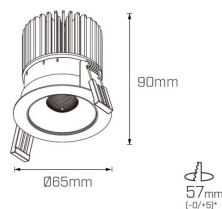

Photometric info

Colour Rendering Index (CRI)	CRI90, CRI97+
Colour Temperature (CCT)	2700K, 3000K, 4000K, Dim To Warm
Beam Angle	15°, 30°, 50°

Albi Mini IP Fixed 7W

*allowed tolerance in mm

Albi Mini IP Fixed 13W

*allowed tolerance in mm

Albi Mini IP Fixed 18W

*allowed tolerance in mm

Polar distribution diagrams