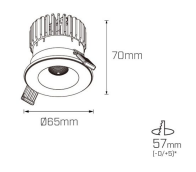

Electrical Specifications

System Power	7W, 13W, 18W
Control Type	Phase-Cut Dimmable, Wireless Dimmable (Casambi), Non-Dimmable, DALI Dimmable
System Efficacy (max.)	106lm/W

Physical Characteristics

Installation Method	Fixed Recessed
Trim Finish	White, Black

Photometric Info

Luminaire Lumens	675lm, 1375lm, 1830lm
CRI	CRI90, CRI97+
CCT	2700K, 3000K, 4000K, Dim To Warm
Beam Angle	15°, 30°, 50°

Albi Mini IP Fixed 18W

*allowed tolerance in mm

Albi Mini IP Fixed 13W

*allowed tolerance in mm

Albi Mini IP Fixed 7W

*allowed tolerance in mm

Polar Distribution Diagrams

*Albi 7W/13W/18W 30°

*Albi 7W/13W/18W 50°

*Albi 7W/13W/18W 15°

Product Accessories