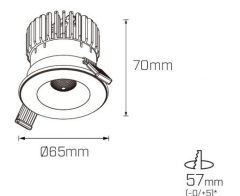

IP protection for extended usage

- IP54 rated downlight with compactly engineered design
- Beam angle options: 15°, 30°, 50°
- Dimmable Options: Phase-Cut, DALI, Casambi Wireless
- For any custom requirements, please **contact us**

Product info

System Lumen Range	675lm — 1830lm
System Power	7W, 13W, 18W
Forward Current	180mA, 350mA, 500mA
System Efficacy (max.)	102lm/W
Body/Trim Colour	White, Black
Installation Method	Fixed Recessed
LED Brand	CREE, Bridgelux
Dimming Type	Phase-Cut Dimmable, Wireless Dimmable (Casambi), Non-Dimmable, DALI Dimmable
Accessories	Without Accessory, Deep Baffle, Deep Baffle-Diamond, Deep Baffle-Frosted, Deep Baffle-Honeycomb, Deep Baffle-Line, Diamond Diffuser, Frosted Diffuser, Honeycomb Louvre, Line Diffuser

Photometric info

Colour Rendering Index (CRI)	CRI90, CRI97+
Colour Temperature (CCT)	2700K, 3000K, 4000K, Dim To Warm
Beam Angle	15°, 30°, 50°

Albi Mini IP Fixed 7W

*allowed tolerance in mm

Albi Mini IP Fixed 13W

*allowed tolerance in mm

Albi Mini IP Fixed 18W

*allowed tolerance in mm

Polar distribution diagrams