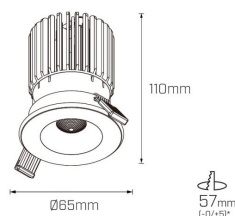

Photometric info

Colour Rendering Index (CRI)	CRI90, CRI97+
Colour Temperature (CCT)	2700K, 3000K, 4000K, Dim To Warm
Beam Angle	15°, 30°, 50°

Albi Mini IP Fixed 7W

*allowed tolerance in mm

Albi Mini IP Fixed 13W

*allowed tolerance in mm

Albi Mini IP Fixed 18W

*allowed tolerance in mm

Polar distribution diagrams