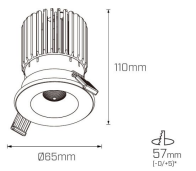

Electrical Specifications

System Power	7W, 13W, 18W
Control Type	Phase-Cut Dimmable, Wireless Dimmable (Casambi), Non-Dimmable, DALI Dimmable
System Efficacy (max.)	106lm/W

Physical Characteristics

Installation Method	Fixed Recessed
Trim Finish	White, Black

Photometric Info

Luminaire Lumens	675lm, 1375lm, 1830lm
CRI	CRI90, CRI97+
CCT	2700K, 3000K, 4000K, Dim To Warm
Beam Angle	15°, 30°, 50°

Albi Mini IP Fixed 18W

*allowed tolerance in mm

Albi Mini IP Fixed 13W

*allowed tolerance in mm

Albi Mini IP Fixed 7W

*allowed tolerance in mm

Polar Distribution Diagrams

*Albi 7W/13W/18W 30°

*Albi 7W/13W/18W 50°

*Albi 7W/13W/18W 15°

Product Accessories