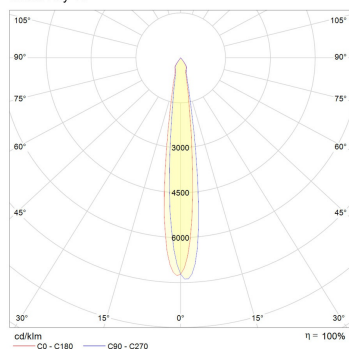

Project initialise or retrofit modernise

- Part of the Siena family: trim Ø143mm, cut-out Ø135mm, 13W - 28W
- Various beam angle options: 12°, 20°, 40°, 60°
- Supports both natural white and warmer optics 3000K, 3000K Vivid, 3500K, 4000K
- Excellent heat management with die cast aluminium housing

Product info

System Lumen Range	950lm — 2900lm
System Power	13W, 19W, 28W
Forward Current	350mA, 500mA, 700mA
System Efficacy Range	73lm/W to 104lm/W
Input Voltage	240V
Body/Trim Colour	White, Black
Installation Method	Adjustable Recessed
LED Brand	Citizen
IP Rating	IP20
Diffuser	Clear
Dimming Type	Non-Dimmable
Maximum Tilt Angle	70°
Maximum Rotation Angle	350°
Accessories	Without Accessory

Photometric info

Colour Rendering Index (CRI)	CRI90
Colour Temperature (CCT)	3000K, 3000K Vivid, 3500K, 4000K
Beam Angle	12°, 20°, 40°, 60°

Compliance

Packaging

Box Weight	1kg
Box Dimensions L x W x H mm	160 mm x 160 mm x 150 mm
Boxes per Carton	18
Carton Dimensions L x W x H mm	500 mm x 500 mm x 310 mm

Polar distribution diagrams

Siena Tiny 15°

Siena Tiny 24°

Siena Tiny 40°

Siena Tiny 60°