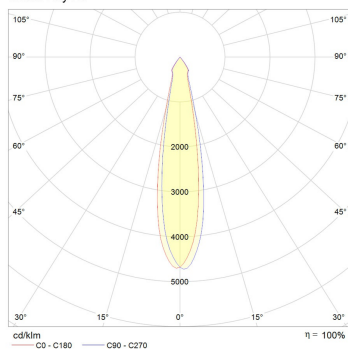

Project initialise or retrofit modernise

- Part of the Siena family: trim Ø143mm, cut-out Ø135mm, 13W - 28W
- Various beam angle options: 12°, 20°, 40°, 60°
- Supports both natural white and warmer optics 3000K, 3000K Vivid, 3500K, 4000K
- Excellent heat management with die cast aluminium housing

Product info

System Lumen Range	950lm — 2900lm
System Power	13W, 19W, 28W
Forward Current	350mA, 500mA, 700mA
System Efficacy Range	73lm/W to 104lm/W
Input Voltage	240V
Body/Trim Colour	White, Black
Installation Method	Adjustable Recessed
LED Brand	Citizen
IP Rating	IP20
Diffuser	Clear
Dimming Type	Non-Dimmable
Maximum Tilt Angle	70°
Maximum Rotation Angle	350°
Accessories	Without Accessory

Photometric info

Colour Rendering Index (CRI)	CRI90
Colour Temperature (CCT)	3000K, 3000K Vivid, 3500K, 4000K
Beam Angle	12°, 20°, 40°, 60°

Compliance

Packaging

Box Weight	1kg
Box Dimensions L x W x H mm	160 mm x 160 mm x 150 mm
Boxes per Carton	18
Carton Dimensions L x W x H mm	500 mm x 500 mm x 310 mm

Polar distribution diagrams

Siena Tiny 15°

Siena Tiny 24°

Siena Tiny 40°

Siena Tiny 60°