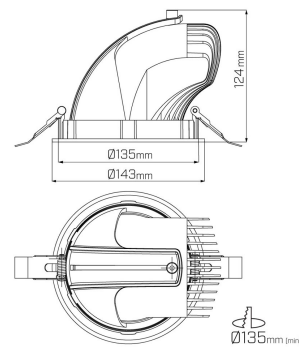

Project initialise or retrofit modernise

- Part of the Siena family: trim Ø143mm, cut-out Ø135mm, 13W - 28W
- Various beam angle options: 12°, 20°, 40°, 60°
- Supports both natural white and warmer optics 3000K, 3000K Vivid, 3500K, 4000K
- Excellent heat management with die cast aluminium housing

Product info

System Lumen Range	950lm — 2900lm
System Power	13W, 19W, 28W
Forward Current	350mA, 500mA, 700mA
System Efficacy Range	73lm/W to 104lm/W
Input Voltage	240V
Body/Trim Colour	White, Black
Installation Method	Adjustable Recessed
LED Brand	Citizen
IP Rating	IP20
Diffuser	Clear
Dimming Type	Non-Dimmable
Maximum Tilt Angle	70°
Maximum Rotation Angle	350°
Accessories	Without Accessory

Photometric info

Colour Rendering Index (CRI)	CRI90
Colour Temperature (CCT)	3000K, 3000K Vivid, 3500K, 4000K
Beam Angle	12°, 20°, 40°, 60°

Compliance

Packaging

Box Weight	1kg
Box Dimensions L x W x H mm	160 mm x 160 mm x 150 mm
Boxes per Carton	18
Carton Dimensions L x W x H mm	500 mm x 500 mm x 310 mm

Polar distribution diagrams

Siena Tiny 15°

Siena Tiny 24°

Siena Tiny 40°

Siena Tiny 60°