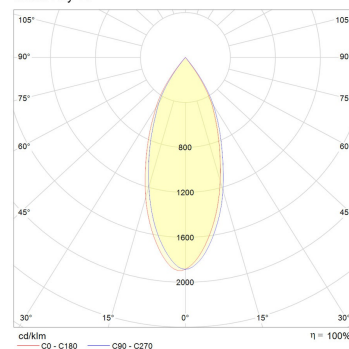

Project initialise or retrofit modernise

- Part of the Siena family: trim Ø143mm, cut-out Ø135mm, 13W - 28W
- Various beam angle options: 12°, 20°, 40°, 60°
- Supports both natural white and warmer optics 3000K, 3000K Vivid, 3500K, 4000K
- Excellent heat management with die cast aluminium housing

Product info

System Lumen Range	950lm — 2900lm
System Power	13W, 19W, 28W
Forward Current	350mA, 500mA, 700mA
System Efficacy Range	73lm/W to 104lm/W
Input Voltage	240V
Body/Trim Colour	White, Black
Installation Method	Adjustable Recessed
LED Brand	Citizen
IP Rating	IP20
Diffuser	Clear
Dimming Type	Non-Dimmable
Maximum Tilt Angle	70°
Maximum Rotation Angle	350°
Accessories	Without Accessory

Photometric info

Colour Rendering Index (CRI)	CRI90
Colour Temperature (CCT)	3000K, 3000K Vivid, 3500K, 4000K
Beam Angle	12°, 20°, 40°, 60°

Compliance

Packaging

Box Weight	1kg
Box Dimensions L x W x H mm	160 mm x 160 mm x 150 mm
Boxes per Carton	18
Carton Dimensions L x W x H mm	500 mm x 500 mm x 310 mm

Polar distribution diagrams

Siena Tiny 15°

Siena Tiny 24°

Siena Tiny 40°

Siena Tiny 60°