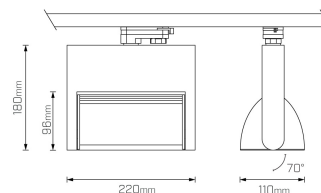

### Product info

System Lumen Range	1450lm — 3900lm
System Power	28W, 36W, 43W, 50W
Forward Current	700mA, 900mA, 1050mA, 1200mA
System Efficacy Range	52lm/W to 78lm/W
Input Voltage	240V
Body/Trim Colour	White, Black
Installation Method	3-Circuit Track Mounted, Surface Mounted
LED Brand	Citizen
IP Rating	IP20
Diffuser	Clear
Dimming Type	Non-Dimmable, Phase-Cut Dimmable
Maximum Tilt Angle	90°
Maximum Rotation Angle	355°
Accessories	Without Accessory
Custom Dimming Type	Available on request

## Packaging

Box Weight	2kg
Box Dimensions L x W x H mm	270 mm x 210 mm x 180 mm
Boxes per Carton	12
Carton Dimensions L x W x H mm	430 mm x 550 mm x 550 mm