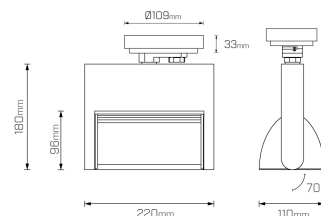

### Product info

System Lumen Range	1450lm — 3900lm
System Power	28W, 36W, 43W, 50W
Forward Current	700mA, 900mA, 1050mA, 1200mA
System Efficacy Range	52lm/W to 78lm/W
Input Voltage	240V
Body/Trim Colour	White, Black
Installation Method	3-Circuit Track Mounted, Surface Mounted
LED Brand	Citizen
IP Rating	IP20
Diffuser	Clear
Dimming Type	Non-Dimmable, Phase-Cut Dimmable
Maximum Tilt Angle	90°
Maximum Rotation Angle	355°
Accessories	Without Accessory
Custom Dimming Type	Available on request

## Packaging

Box Weight	2kg
Box Dimensions L x W x H mm	270 mm x 210 mm x 180 mm
Boxes per Carton	12
Carton Dimensions L x W x H mm	430 mm x 550 mm x 550 mm