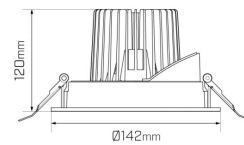

Contoured execution

- Trim Ø142mm, cut-out Ø135mm
- Wide range of beamspreads: 15°, 24°, 38°, 55°
- Available in 13W, 19W, 28W, 36W

Product info

System Lumen Range	850lm — 2400lm
System Power	13W, 19W, 28W, 36W
Forward Current	350mA, 500mA, 700mA, 900mA
System Efficacy (max.)	67lm/W
Input Voltage	240V
Body/Trim Colour	White, Black
Installation Method	Adjustable Recessed
LED Brand	Citizen
IP Rating	IP20
Diffuser	Clear
Dimming Type	Non-Dimmable
Accessories	Without Accessory
Custom Dimming Type	Available on request

Compliance and Features

RoHS

Packaging

Box Weight	1.2kg
Box Dimensions L x W x H mm	180 mm x 140 mm x 140 mm
Boxes per Carton	18
Carton Dimensions L x W x H mm	470 mm x 310 mm x 470 mm

Polar distribution diagrams