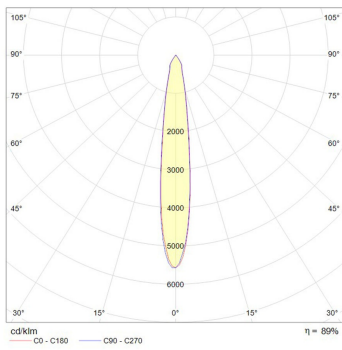

Packaging

Box Weight	1.2kg
Box Dimensions L x W x H mm	180 mm x 140 mm x 140 mm
Boxes per Carton	18
Carton Dimensions L x W x H mm	470 mm x 310 mm x 470 mm

Polar distribution diagrams

Lecce 15°