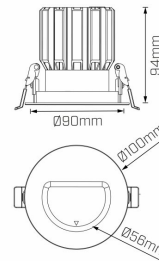

Wall wash uniformity...

- Dedicated wall wash optics, read more technical details below
- Small size to suit different ceilings/bulkheads
- IP20, see further specifications below
- SDCM≤3 as standard
- CRI>90, see further specifier information below

Product info

System Lumen Range	650lm — 1200lm
System Power	10W, 13W, 20W
Forward Current	250mA, 350mA, 500mA
System Efficacy (max.)	65lm/W
Input Voltage	240V
Body/Trim Colour	White, Black
Installation Method	Fixed Recessed
Dimming Type	Non-Dimmable, DALI Dimmable
Accessories	Without Accessory

Photometric info

Colour Rendering Index (CRI)	CRI90
Colour Temperature (CCT)	3000K, 4000K
Beam Angle	50° Asymmetric

Compliance and Features

Taranto Wall Washer

DOWNLIGHT | Product code MD16

MONDOLUX™
mondolux.com.au