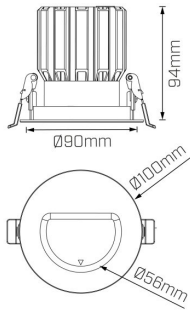

Taranto Wall Washer

DOWNLIGHT

Product Code

MD16

Technical Description

The wall-washing winner...

- With dedicated wall-washing optics, the Taranto Wall Washer is ideal for retail applications
- Small size to suit a wide range of ceilings/bulkheads and design aesthetics
- The diffused light source creates a very soft cut-off
- The steep beam distribution enables light to go right to the ceiling, for thorough illumination and excellent uniformity
- If you require a customised version of this product, please [contact us](#)

Electrical Specifications

System Power	10W, 13W, 20W
Input Voltage	240V
Control Type	ON/OFF, 0-10V, Phase-Cut, DALI, Casambi, DMX
System Efficacy (max.)	67lm/W
Power Factor	> 0.9

Physical Characteristics

Installation Method	Fixed Recessed
Trim Finish	White, Black
IP Rating / IK Rating	IP20
Weight	0.6Kgs
Fitting Material	Aluminium

Photometric Info

Luminaire Lumens	650lm, 870lm, 1200lm
CRI	CRI90, CRI97+
CCT	3000K, 3000K ComfoLED, 3000K Vivid, 3500K, 4000K, 4000K ComfoLED
Beam Angle	50° Asymmetric
Lumen Maintenance	> 50, 000hrs (L80 B10)
MacAdam Step	3 Step