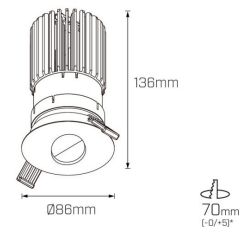

Photometric info

Colour Rendering Index (CRI)	CRI97+, CRI90
Colour Temperature (CCT)	2700K, 3000K, 4000K, Dim To Warm
Beam Angle	15°, 30°, 50°

Compliance and Features

Albi Oval Pinhole 7W

*allowed tolerance in mm

Albi Oval Pinhole 13W

*allowed tolerance in mm

Albi Oval Pinhole 18W

*allowed tolerance in mm

Albi Oval Pinhole

DOWNLIGHT | Product code MD33

MONDOLUX™
mondolux.com.au

Packaging

Box Dimensions L x W x H mm	110 mm x 110 mm x 200 mm
Boxes per Carton	24
Carton Weight	12 KG
Carton Dimensions L x W x H mm	450 mm x 340 mm x 410 mm

Polar distribution diagrams