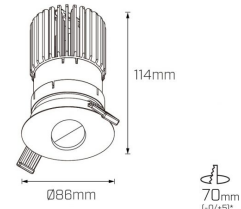

Photometric info

Colour Rendering Index (CRI)	CRI97+, CRI90
Colour Temperature (CCT)	2700K, 3000K, 4000K, Dim To Warm
Beam Angle	15°, 30°, 50°

Compliance and Features

Albi Oval Pinhole 7W

*allowed tolerance in mm

Albi Oval Pinhole 13W

*allowed tolerance in mm

Albi Oval Pinhole 18W

*allowed tolerance in mm

Albi Oval Pinhole

DOWNLIGHT | Product code MD33

MONDOLUX™
mondolux.com.au

Packaging

Box Dimensions L x W x H mm	110 mm x 110 mm x 200 mm
Boxes per Carton	24
Carton Weight	12 KG
Carton Dimensions L x W x H mm	450 mm x 340 mm x 410 mm

Polar distribution diagrams