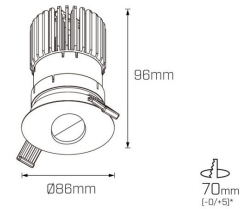

Product info

System Lumen Range	675lm — 1830lm
System Power	7W, 13W, 18W
Forward Current	180mA, 350mA, 500mA
System Efficacy (max.)	102lm/W
Body/Trim Colour	White, Black
Installation Method	Adjustable Recessed
LED Brand	Bridgelux, CREE
Dimming Type	Wireless Dimmable (Casambi), Non-Dimmable, DALI Dimmable, Phase-Cut Dimmable
Accessories	Without Accessory, Deep Baffle-Diamond, Deep Baffle-Frosted, Deep Baffle-IP44, Deep Baffle-Line, Diamond Diffuser, Frosted Diffuser, Honeycomb Louvre, IP44 Diffuser, Line Diffuser

Photometric info

Colour Rendering Index (CRI)	CRI97+, CRI90
Colour Temperature (CCT)	2700K, 3000K, 4000K, Dim To Warm
Beam Angle	15°, 30°, 50°

Compliance and Features

Albi Oval Pinhole 7W

*allowed tolerance in mm

Albi Oval Pinhole 13W

*allowed tolerance in mm

Albi Oval Pinhole 18W

*allowed tolerance in mm

Albi Oval Pinhole

DOWNLIGHT | Product code MD33

MONDOLUX™
mondolux.com.au

Packaging

Box Dimensions L x W x H mm	110 mm x 110 mm x 200 mm
Boxes per Carton	24
Carton Weight	12 KG
Carton Dimensions L x W x H mm	450 mm x 340 mm x 410 mm

Polar distribution diagrams