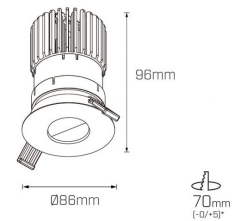

Product info

System Lumen Range	675lm — 1830lm
System Power	7W, 13W, 18W
Forward Current	180mA, 350mA, 500mA
System Efficacy (max.)	102lm/W
Body/Trim Colour	White, Black
Installation Method	Adjustable Recessed
LED Brand	Bridgelux, CREE
Dimming Type	Wireless Dimmable (Casambi), Non-Dimmable, DALI Dimmable, Phase-Cut Dimmable
Accessories	Without Accessory, Deep Baffle-Diamond, Deep Baffle-Frosted, Deep Baffle-IP44, Deep Baffle-Line, Diamond Diffuser, Frosted Diffuser, Honeycomb Louvre, IP44 Diffuser, Line Diffuser

Photometric info

Colour Rendering Index (CRI)	CRI97+, CRI90
Colour Temperature (CCT)	2700K, 3000K, 4000K, Dim To Warm
Beam Angle	15°, 30°, 50°

Compliance and Features

Albi Pinhole 7W

*allowed tolerance in mm

Albi Pinhole 13W

*allowed tolerance in mm

Albi Pinhole 18W

*allowed tolerance in mm

Packaging

Box Dimensions L x W x H mm	110 mm x 110 mm x 200 mm
Boxes per Carton	24
Carton Weight	12 KG
Carton Dimensions L x W x H mm	450 mm x 340 mm x 410 mm