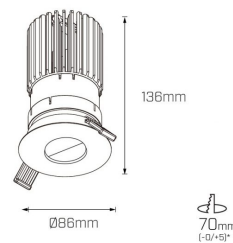

Photometric info

Colour Rendering Index (CRI)	CRI97+, CRI90
Colour Temperature (CCT)	2700K, 3000K, 4000K, Dim To Warm
Beam Angle	15°, 30°, 50°

Compliance and Features

Albi Pinhole 7W

*allowed tolerance in mm

Albi Pinhole 13W

*allowed tolerance in mm

Albi Pinhole 18W

*allowed tolerance in mm

Packaging

Box Dimensions L x W x H mm	110 mm x 110 mm x 200 mm
Boxes per Carton	24
Carton Weight	12 KG
Carton Dimensions L x W x H mm	450 mm x 340 mm x 410 mm