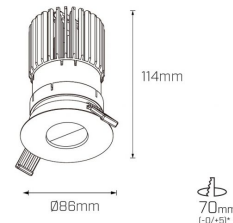

Photometric info

Colour Rendering Index (CRI)	CRI97+, CRI90
Colour Temperature (CCT)	2700K, 3000K, 4000K, Dim To Warm
Beam Angle	15°, 30°, 50°

Compliance and Features

Albi Pinhole 7W

*allowed tolerance in mm

Albi Pinhole 13W

*allowed tolerance in mm

Albi Pinhole 18W

*allowed tolerance in mm

Packaging

Box Dimensions L x W x H mm	110 mm x 110 mm x 200 mm
Boxes per Carton	24
Carton Weight	12 KG
Carton Dimensions L x W x H mm	450 mm x 340 mm x 410 mm