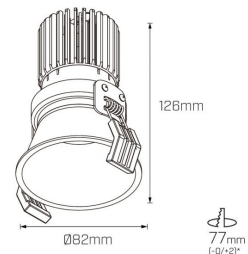

Product info

System Lumen Range	620lm — 1830lm
System Power	7W, 9W, 13W, 18W
Forward Current	180mA, 350mA, 500mA
System Efficacy (max.)	102lm/W
Input Voltage	240V
Body/Trim Colour	White, Black
Installation Method	Fixed Recessed
LED Brand	CREE, Bridgelux
IP Rating	IP20
Diffuser	Clear
Dimming Type	Non-Dimmable, Wireless Dimmable (Casambi), DALI Dimmable, Phase-Cut Dimmable
Accessories	Without Accessory, Deep Baffle-Diamond, Deep Baffle-Frosted, Deep Baffle-IP44, Deep Baffle-Line, Diamond Diffuser, Frosted Diffuser, Honeycomb Louvre, IP44 Diffuser, Line Diffuser

Photometric info

Colour Rendering Index (CRI)	CRI90, CRI97+
Colour Temperature (CCT)	2700K, 3000K, 4000K, Dim To Warm
Beam Angle	15°, 30°, 50°

Compliance and Features

Albi Maxi Fixed 7W

*allowed tolerance in mm

Albi Maxi Fixed 13W

*allowed tolerance in mm

Albi Maxi Fixed 18W

*allowed tolerance in mm

Albi Maxi Fixed

DOWNLIGHT | Product code MD31

Packaging

Box Dimensions L x W x H mm	110 mm x 110 mm x 200 mm
Boxes per Carton	0, 24
Carton Weight	12 KG
Carton Dimensions L x W x H mm	450 mm x 340 mm x 410 mm