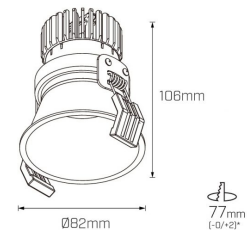

Product info

System Lumen Range	620lm — 1830lm
System Power	7W, 9W, 13W, 18W
Forward Current	180mA, 350mA, 500mA
System Efficacy (max.)	102lm/W
Input Voltage	240V
Body/Trim Colour	White, Black
Installation Method	Fixed Recessed
LED Brand	CREE, Bridgelux
IP Rating	IP20
Diffuser	Clear
Dimming Type	Non-Dimmable, Wireless Dimmable (Casambi), DALI Dimmable, Phase-Cut Dimmable
Accessories	Without Accessory, Deep Baffle-Diamond, Deep Baffle-Frosted, Deep Baffle-IP44, Deep Baffle-Line, Diamond Diffuser, Frosted Diffuser, Honeycomb Louvre, IP44 Diffuser, Line Diffuser

Photometric info

Colour Rendering Index (CRI)	CRI90, CRI97+
Colour Temperature (CCT)	2700K, 3000K, 4000K, Dim To Warm
Beam Angle	15°, 30°, 50°

Compliance and Features

Albi Maxi Fixed 7W

*allowed tolerance in mm

Albi Maxi Fixed 13W

*allowed tolerance in mm

Albi Maxi Fixed 18W

*allowed tolerance in mm

Albi Maxi Fixed

DOWNLIGHT | Product code MD31

Packaging

Box Dimensions L x W x H mm	110 mm x 110 mm x 200 mm
Boxes per Carton	0, 24
Carton Weight	12 KG
Carton Dimensions L x W x H mm	450 mm x 340 mm x 410 mm