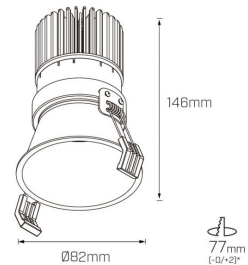

Product info

System Lumen Range	620lm — 1830lm
System Power	7W, 9W, 13W, 18W
Forward Current	180mA, 350mA, 500mA
System Efficacy (max.)	102lm/W
Input Voltage	240V
Body/Trim Colour	White, Black
Installation Method	Fixed Recessed
LED Brand	CREE, Bridgelux
IP Rating	IP20
Diffuser	Clear
Dimming Type	Non-Dimmable, Wireless Dimmable (Casambi), DALI Dimmable, Phase-Cut Dimmable
Accessories	Without Accessory, Deep Baffle-Diamond, Deep Baffle-Frosted, Deep Baffle-IP44, Deep Baffle-Line, Diamond Diffuser, Frosted Diffuser, Honeycomb Louvre, IP44 Diffuser, Line Diffuser

Photometric info

Colour Rendering Index (CRI)	CRI90, CRI97+
Colour Temperature (CCT)	2700K, 3000K, 4000K, Dim To Warm
Beam Angle	15°, 30°, 50°

Compliance and Features

Albi Maxi Fixed 7W

*allowed tolerance in mm

Albi Maxi Fixed 13W

*allowed tolerance in mm

Albi Maxi Fixed 18W

*allowed tolerance in mm

Albi Maxi Fixed

DOWNLIGHT | Product code MD31

Packaging

Box Dimensions L x W x H mm	110 mm x 110 mm x 200 mm
Boxes per Carton	0, 24
Carton Weight	12 KG
Carton Dimensions L x W x H mm	450 mm x 340 mm x 410 mm