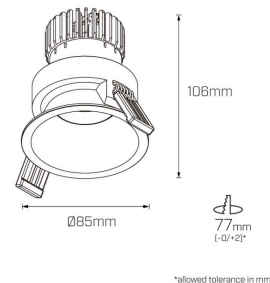

## Smart, striking design

- Part of the Albi family
- Great adjustability with maximum tilt angle up to 15°
- Standard SDCM: 3 steps, available in 2 steps on request
- Fixed and adjustable recessed installations both available
- For any custom requirements, please contact us

### Product info

System Lumen Range	675lm — 1830lm
System Power	7W, 13W, 18W
Forward Current	180mA, 350mA, 500mA
System Efficacy (max.)	102lm/W
Body/Trim Colour	White, Black
Installation Method	Adjustable Recessed
LED Brand	Bridgelux, CREE
Dimming Type	Wireless Dimmable (Casambi), Non-Dimmable, DALI Dimmable, Phase-Cut Dimmable
Accessories	Without Accessory, Deep Baffle-Diamond, Deep Baffle-Frosted, Deep Baffle-IP44, Deep Baffle-Line, Diamond Diffuser, Frosted Diffuser, Honeycomb Louvre, IP44 Diffuser, Line Diffuser

### Compliance and Features

Albi Maxi Adjustable 7W

Albi Maxi Adjustable 13W

Albi Maxi Adjustable 18W