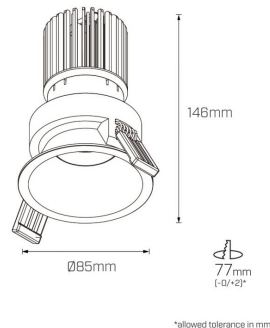

### Compliance and Features

Albi Maxi Adjustable 7W

Albi Maxi Adjustable 13W

Albi Maxi Adjustable 18W