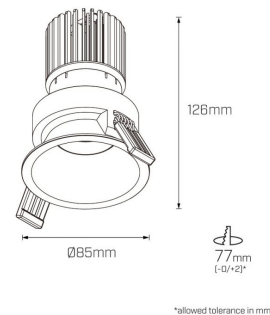

### Photometric info

Colour Rendering Index (CRI)	CRI97+, CRI90
Colour Temperature (CCT)	2700K, 3000K, 4000K, Dim To Warm
Beam Angle	15°, 30°, 50°

### Compliance and Features

Albi Maxi Adjustable 7W

Albi Maxi Adjustable 13W

Albi Maxi Adjustable 18W