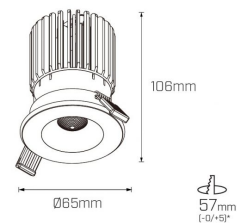

Albi Mini Fixed 18W

*allowed tolerance in mm