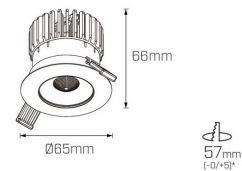

Sleek, petite and stylised

- Beam angle options: 15°, 30°, 50°
- Standard CRI 93 or >90
- Available in both fixed and adjustable recessed installations
- Dimmable Options: Phase-Cut, DALI, Casambi Wireless
- For any custom requirements, please **contact us**

Product info

System Lumen Range	675lm — 1830lm
System Power	7W, 13W, 18W
Forward Current	180mA, 350mA, 500mA
System Efficacy (max.)	102lm/W
Body/Trim Colour	White, Black
Installation Method	Fixed Recessed
LED Brand	Bridgelux, CREE
Dimming Type	Wireless Dimmable (Casambi), Non-Dimmable, DALI Dimmable, Phase-Cut Dimmable
Accessories	Without Accessory, Deep Baffle, Deep Baffle-Diamond, Deep Baffle-Frosted, Deep Baffle-Honeycomb, Deep Baffle-IP44, Deep Baffle-Line, Diamond Diffuser, Frosted Diffuser, Honeycomb Louvre, IP44 Diffuser, Line Diffuser

Photometric info

Colour Rendering Index (CRI)	CRI97+, CRI90
Colour Temperature (CCT)	2700K, 3000K, 4000K, Dim To Warm
Beam Angle	15°, 30°, 50°

Compliance and Features

Albi Mini Fixed 7W

*allowed tolerance in mm

mondolux.com.au

Packaging

Box Dimensions L x W x H mm	110 mm x 110 mm x 200 mm
Boxes per Carton	24
Carton Weight	12 KG
Carton Dimensions L x W x H mm	450 mm x 340 mm x 410 mm

Polar distribution diagrams