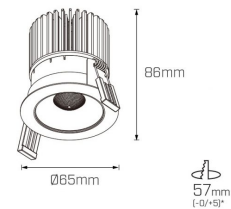

Albi Mini Fixed 13W

*allowed tolerance in mm