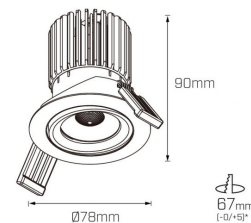

Albi Mini Adjustable 13W

*allowed tolerance in mm