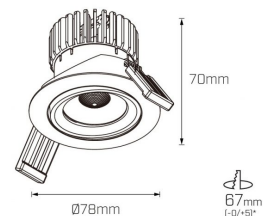

Small, superior and stylish

- Available in mini, maxi, round or oval pinhole versions
- Suitable for premium hospitality and multi-residential applications
- Improved luminous efficiency with new Cross Beam Lens
- Maximum tilt angle of 26°
- For any custom requirements, please contact us

Product info

System Lumen Range	675lm — 1830lm
System Power	7W, 13W, 18W
Forward Current	180mA, 350mA, 500mA
System Efficacy (max.)	102lm/W
Body/Trim Colour	White, Black
Installation Method	Adjustable Recessed
LED Brand	Bridgelux, CREE
Dimming Type	Wireless Dimmable (Casambi), Non-Dimmable, DALI Dimmable, Phase-Cut Dimmable
Accessories	Without Accessory, Deep Baffle, Deep Baffle-Diamond, Deep Baffle-Frosted, Deep Baffle-Honeycomb, Deep Baffle-IP44, Deep Baffle-Line, Diamond Diffuser, Frosted Diffuser, Honeycomb Louvre, IP44 Diffuser, Line Diffuser

Photometric info

Colour Rendering Index (CRI)	CRI97+, CRI90
Colour Temperature (CCT)	2700K, 3000K, 4000K, Dim To Warm
Beam Angle	15°, 30°, 50°

Compliance and Features

Albi Mini Adjustable 7W

*allowed tolerance in mm

Packaging

Box Dimensions L x W x H mm	110 mm x 110 mm x 200 mm
Boxes per Carton	24
Carton Weight	12 KG
Carton Dimensions L x W x H mm	450 mm x 340 mm x 410 mm

Polar distribution diagrams