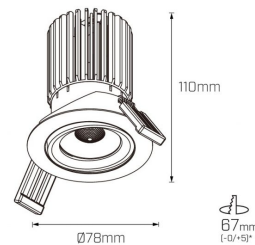

Small, superior and stylish

- Available in mini, maxi, round or oval pinhole versions
- Suitable for premium hospitality and multi-residential applications
- Improved luminous efficiency with new Cross Beam Lens
- Maximum tilt angle of 26°
- For any custom requirements, please contact us

Photometric info

Colour Rendering Index (CRI)	CRI97+, CRI90
Colour Temperature (CCT)	2700K, 3000K, 4000K, Dim To Warm
Beam Angle	15°, 30°, 50°

Compliance and Features

Albi Mini Adjustable 7W

*allowed tolerance in mm

Albi Mini Adjustable 13W

*allowed tolerance in mm

Albi Mini Adjustable 18W

*allowed tolerance in mm

Albi Mini Adjustable

DOWNLIGHT

Product code MD30

MONDOLUX™
mondolux.com.au