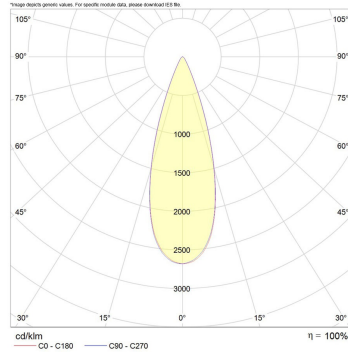

Photometric info

Colour Rendering Index (CRI)	CRI90, CRI97+
Colour Temperature (CCT)	2700K, 3000K, 4000K, Dim To Warm
Beam Angle	15°, 30°, 50°

Compliance and Features

Malo Duo Trimless 14W

*allowed tolerance in mm

Malo Duo Trimless 26W

*allowed tolerance in mm

Malo Duo Trimless 36W

*allowed tolerance in mm

Malo Duo Trimless

DOWNLIGHT | Product code MD46

Packaging

Box Dimensions L x W x H mm	110 mm x 110 mm x 200 mm
Boxes per Carton	24
Carton Weight	12 KG
Carton Dimensions L x W x H mm	450 mm x 340 mm x 410 mm

Polar distribution diagrams

*Malo 7W/13W/18W 15°

*Malo 7W/13W/18W 30°

*Malo 7W/13W/18W 50°