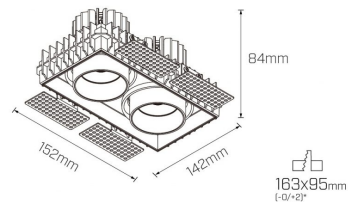

Double up...

- Available in adjustable and trimless recessed installation options
- Two fully directional gimbal heads adjustable to max. 36°
- Accommodates multiple wattage options 7W / 13W / 18W
- Phase-Cut, DALI and Casambi Wireless dimmability options available
- For any custom requirements, please contact us

Product info

System Lumen Range	1350lm — 3660lm
System Power	14W, 26W, 36W
Forward Current	180mA, 350mA, 500mA
System Efficacy (max.)	102lm/W
Body/Trim Colour	White, Black
Installation Method	Adjustable Recessed, Trimless Adjustable Recessed
LED Brand	CREE, Bridgelux
Dimming Type	Phase-Cut Dimmable, Wireless Dimmable (Casambi), Non-Dimmable, DALI Dimmable
Accessories	Without Accessory, Deep Baffle-Diamond, Deep Baffle-Frosted, Deep Baffle-IP44, Deep Baffle-Line, Diamond Diffuser, Frosted Diffuser, Honeycomb Louvre, IP44 Diffuser, Line Diffuser

Photometric info

Colour Rendering Index (CRI)	CRI90, CRI97+
Colour Temperature (CCT)	2700K, 3000K, 4000K, Dim To Warm
Beam Angle	15°, 30°, 50°

Compliance and Features

Malo Duo Trimless 14W

*allowed tolerance in mm

Malo Duo Trimless 26W

*allowed tolerance in mm

Malo Duo Trimless 36W

*allowed tolerance in mm

Malo Duo Trimless

DOWNLIGHT | Product code MD46

Packaging

Box Dimensions L x W x H mm	110 mm x 110 mm x 200 mm
Boxes per Carton	24
Carton Weight	12 KG
Carton Dimensions L x W x H mm	450 mm x 340 mm x 410 mm