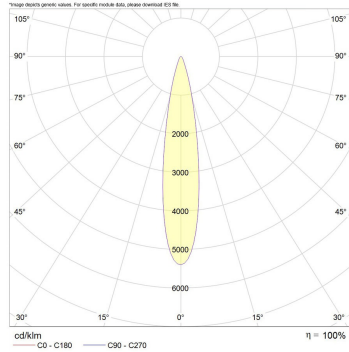

Photometric info

Colour Rendering Index (CRI)	CRI90, CRI97+
Colour Temperature (CCT)	2700K, 3000K, 4000K, Dim To Warm
Beam Angle	15°, 30°, 50°

Compliance and Features

Malo Duo Trimless 14W

*allowed tolerance in mm

Malo Duo Trimless 26W

*allowed tolerance in mm

Malo Duo Trimless 36W

*allowed tolerance in mm

Malo Duo Trimless

DOWNLIGHT | Product code MD46

Packaging

Box Dimensions L x W x H mm	110 mm x 110 mm x 200 mm
Boxes per Carton	24
Carton Weight	12 KG
Carton Dimensions L x W x H mm	450 mm x 340 mm x 410 mm

Polar distribution diagrams

*Malo 7W/13W/18W 15°

*Malo 7W/13W/18W 30°

*Malo 7W/13W/18W 50°