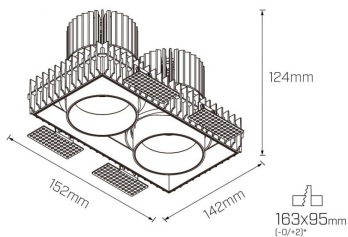

Double up...

- Available in adjustable and trimless recessed installation options
- Two fully directional gimbal heads adjustable to max. 36°
- Accommodates multiple wattage options 7W / 13W / 18W
- Phase-Cut, DALI and Casambi Wireless dimmability options available
- For any custom requirements, please contact us

Photometric info

Colour Rendering Index (CRI)	CRI90, CRI97+
Colour Temperature (CCT)	2700K, 3000K, 4000K, Dim To Warm
Beam Angle	15°, 30°, 50°

Compliance and Features

Malo Duo Trimless 14W

*allowed tolerance in mm

Malo Duo Trimless 26W

*allowed tolerance in mm

Malo Duo Trimless 36W

*allowed tolerance in mm

Malo Duo Trimless

DOWNLIGHT | Product code MD46

Packaging

Box Dimensions L x W x H mm	110 mm x 110 mm x 200 mm
Boxes per Carton	24
Carton Weight	12 KG
Carton Dimensions L x W x H mm	450 mm x 340 mm x 410 mm