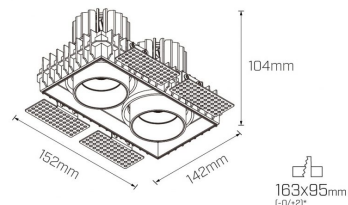

Double up...

- Available in adjustable and trimless recessed installation options
- Two fully directional gimbal heads adjustable to max. 36°
- Accommodates multiple wattage options 7W / 13W / 18W
- Phase-Cut, DALI and Casambi Wireless dimmability options available
- For any custom requirements, please contact us

Photometric info

Colour Rendering Index (CRI)	CRI90, CRI97+
Colour Temperature (CCT)	2700K, 3000K, 4000K, Dim To Warm
Beam Angle	15°, 30°, 50°

Compliance and Features

Malo Duo Trimless 14W

*allowed tolerance in mm

Malo Duo Trimless 26W

*allowed tolerance in mm

Malo Duo Trimless 36W

*allowed tolerance in mm

Malo Duo Trimless

DOWNLIGHT | Product code MD46

Packaging

Box Dimensions L x W x H mm	110 mm x 110 mm x 200 mm
Boxes per Carton	24
Carton Weight	12 KG
Carton Dimensions L x W x H mm	450 mm x 340 mm x 410 mm