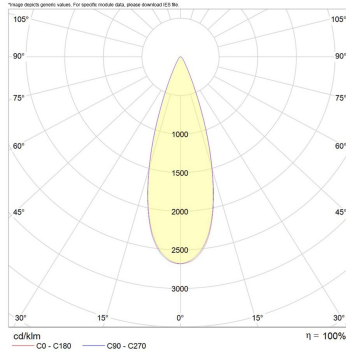

Photometric info

Colour Rendering Index (CRI)	CRI90, CRI97+
Colour Temperature (CCT)	2700K, 3000K, 4000K, Dim To Warm
Beam Angle	15°, 30°, 50°

Compliance and Features

Malo Duo 14W

*allowed tolerance in mm

Malo Duo 26W

*allowed tolerance in mm

Malo Duo 36W

*allowed tolerance in mm

Packaging

Box Dimensions L x W x H mm	110 mm x 110 mm x 200 mm
Boxes per Carton	24
Carton Weight	12 KG
Carton Dimensions L x W x H mm	450 mm x 340 mm x 410 mm

Polar distribution diagrams

*Malo 7W/13W/18W 15°

*Malo 7W/13W/18W 30°

*Malo 7W/13W/18W 50°