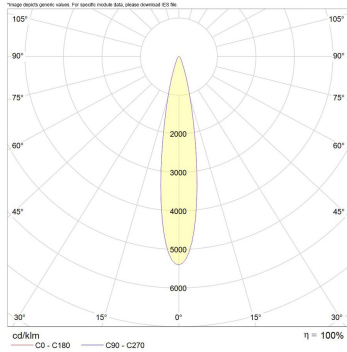

Photometric info

Colour Rendering Index (CRI)	CRI90, CRI97+
Colour Temperature (CCT)	2700K, 3000K, 4000K, Dim To Warm
Beam Angle	15°, 30°, 50°

Compliance and Features

Malo Duo 14W

*allowed tolerance in mm

Malo Duo 26W

*allowed tolerance in mm

Malo Duo 36W

*allowed tolerance in mm

Packaging

Box Dimensions L x W x H mm	110 mm x 110 mm x 200 mm
Boxes per Carton	24
Carton Weight	12 KG
Carton Dimensions L x W x H mm	450 mm x 340 mm x 410 mm

Polar distribution diagrams

*Malo 7W/13W/18W 15°

*Malo 7W/13W/18W 30°

*Malo 7W/13W/18W 50°