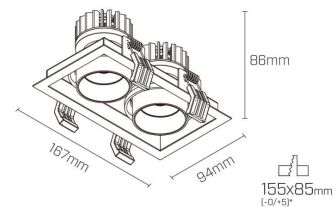

Twice as nice

- Make a design statement with this duo version of the Malo Adjustable Downlight
- Tilt angle 0° - 36°
- Dimmability options include Phase-Cut, DALI and Casambi Wireless
- Serviceable from the front
- For any custom requirements, please contact us

Product info

System Lumen Range	1350lm — 3660lm
System Power	14W, 26W, 36W
Forward Current	180mA, 350mA, 500mA
System Efficacy (max.)	102lm/W
Body/Trim Colour	White, Black
Installation Method	Adjustable Recessed
LED Brand	CREE, Bridgelux
Dimming Type	Phase-Cut Dimmable, Wireless Dimmable (Casambi), Non-Dimmable, DALI Dimmable
Accessories	Without Accessory, Deep Baffle-Diamond, Deep Baffle-Frosted, Deep Baffle-IP44, Deep Baffle-Line, Diamond Diffuser, Frosted Diffuser, Honeycomb Louvre, IP44 Diffuser, Line Diffuser

Photometric info

Colour Rendering Index (CRI)	CRI90, CRI97+
Colour Temperature (CCT)	2700K, 3000K, 4000K, Dim To Warm
Beam Angle	15°, 30°, 50°

Compliance and Features

Malo Duo 14W

*allowed tolerance in mm

Malo Duo 26W

*allowed tolerance in mm

Malo Duo 36W

*allowed tolerance in mm

Packaging

Box Dimensions L x W x H mm	110 mm x 110 mm x 200 mm
Boxes per Carton	24
Carton Weight	12 KG
Carton Dimensions L x W x H mm	450 mm x 340 mm x 410 mm