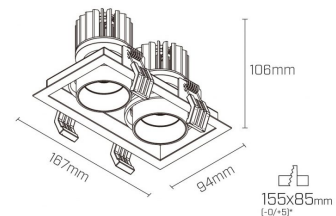

Twice as nice

- Make a design statement with this duo version of the Malo Adjustable Downlight
- Tilt angle 0° - 36°
- Dimmability options include Phase-Cut, DALI and Casambi Wireless
- Serviceable from the front
- For any custom requirements, please contact us

Photometric info

Colour Rendering Index (CRI)	CRI90, CRI97+
Colour Temperature (CCT)	2700K, 3000K, 4000K, Dim To Warm
Beam Angle	15°, 30°, 50°

Compliance and Features

Malo Duo 14W

*allowed tolerance in mm

Malo Duo 26W

*allowed tolerance in mm

Malo Duo 36W

*allowed tolerance in mm

Packaging

Box Dimensions L x W x H mm	110 mm x 110 mm x 200 mm
Boxes per Carton	24
Carton Weight	12 KG
Carton Dimensions L x W x H mm	450 mm x 340 mm x 410 mm