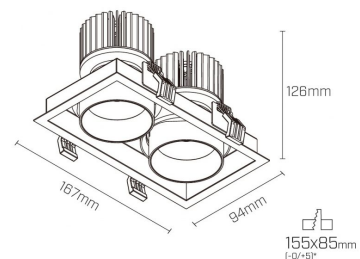

Photometric info

Colour Rendering Index (CRI)	CRI90, CRI97+
Colour Temperature (CCT)	2700K, 3000K, 4000K, Dim To Warm
Beam Angle	15°, 30°, 50°

Compliance and Features

Malo Duo 14W

*allowed tolerance in mm

Malo Duo 26W

*allowed tolerance in mm

Malo Duo 36W

*allowed tolerance in mm

Packaging

Box Dimensions L x W x H mm	110 mm x 110 mm x 200 mm
Boxes per Carton	24
Carton Weight	12 KG
Carton Dimensions L x W x H mm	450 mm x 340 mm x 410 mm