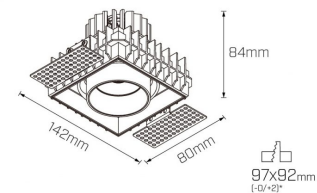

Product info

System Lumen Range	675lm — 1830lm
System Power	7W, 13W, 18W
Forward Current	180mA, 350mA, 500mA
System Efficacy (max.)	102lm/W
Body/Trim Colour	White, Black
Installation Method	Adjustable Recessed, Trimless Adjustable Recessed
LED Brand	CREE, Bridgelux
Dimming Type	Phase-Cut Dimmable, Wireless Dimmable (Casambi), Non-Dimmable, DALI Dimmable
Accessories	Without Accessory, Deep Baffle-Diamond, Deep Baffle-Frosted, Deep Baffle-IP44, Deep Baffle-Line, Diamond Diffuser, Frosted Diffuser, Honeycomb Louvre, IP44 Diffuser, Line Diffuser

Photometric info

Colour Rendering Index (CRI)	CRI90, CRI97+
Colour Temperature (CCT)	2700K, 3000K, 4000K, Dim To Warm
Beam Angle	15°, 30°, 50°

Compliance and Features

Malo Trimless 7W

Malo Trimless 13W

Malo Trimless 18W

Malo Uno Trimless

DOWNLIGHT

Product code MD45

MONDOLUX™

mondolux.com.au

Packaging

Box Dimensions L x W x H mm	110 mm x 110 mm x 200 mm
Boxes per Carton	24
Carton Weight	12 KG
Carton Dimensions L x W x H mm	450 mm x 340 mm x 410 mm