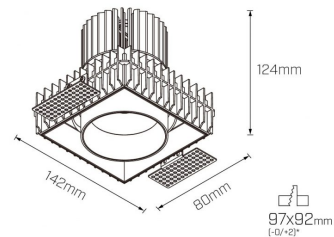

Photometric info

Colour Rendering Index (CRI)	CRI90, CRI97+
Colour Temperature (CCT)	2700K, 3000K, 4000K, Dim To Warm
Beam Angle	15°, 30°, 50°

Compliance and Features

Malo Trimless 7W

Malo Trimless 13W

Malo Trimless 18W

Malo Uno Trimless

DOWNLIGHT

Product code MD45

MONDOLUX™

mondolux.com.au

Packaging

Box Dimensions L x W x H mm	110 mm x 110 mm x 200 mm
Boxes per Carton	24
Carton Weight	12 KG
Carton Dimensions L x W x H mm	450 mm x 340 mm x 410 mm