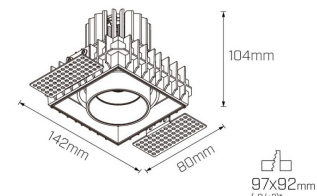

Photometric info

Colour Rendering Index (CRI)	CRI90, CRI97+
Colour Temperature (CCT)	2700K, 3000K, 4000K, Dim To Warm
Beam Angle	15°, 30°, 50°

Compliance and Features

Malo Trimless 7W

Malo Trimless 13W

Malo Trimless 18W

Malo Uno Trimless

DOWNLIGHT

Product code MD45

MONDOLUX™

mondolux.com.au

Packaging

Box Dimensions L x W x H mm	110 mm x 110 mm x 200 mm
Boxes per Carton	24
Carton Weight	12 KG
Carton Dimensions L x W x H mm	450 mm x 340 mm x 410 mm