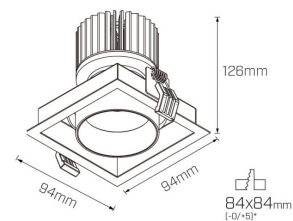

Photometric info

Colour Rendering Index (CRI)	CRI90, CRI97+
Colour Temperature (CCT)	2700K, 3000K, 4000K, Dim To Warm
Beam Angle	15°, 30°, 50°

Compliance and Features

Malo Uno 7W

*allowed tolerance in mm

Malo Uno 13W

*allowed tolerance in mm

Malo Uno 18W

*allowed tolerance in mm

Packaging

Box Dimensions L x W x H mm	110 mm x 110 mm x 200 mm
Boxes per Carton	24
Carton Weight	12 KG
Carton Dimensions L x W x H mm	450 mm x 340 mm x 410 mm