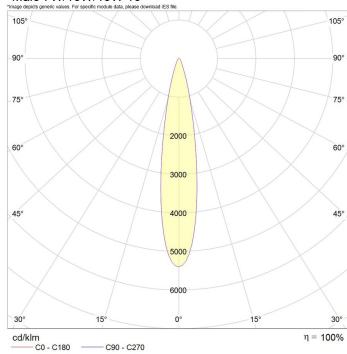

Photometric info

Colour Rendering Index (CRI)	CRI90, CRI97+
Colour Temperature (CCT)	2700K, 3000K, 4000K, Dim To Warm
Beam Angle	15°, 30°, 50°

Compliance and Features

Malo Uno 7W

*allowed tolerance in mm

Malo Uno 13W

*allowed tolerance in mm

Malo Uno 18W

*allowed tolerance in mm

Packaging

Box Dimensions L x W x H mm	110 mm x 110 mm x 200 mm
Boxes per Carton	24
Carton Weight	12 KG
Carton Dimensions L x W x H mm	450 mm x 340 mm x 410 mm

Polar distribution diagrams

*Malo 7W/13W/18W 15°

*Malo 7W/13W/18W 30°

*Malo 7W/13W/18W 50°