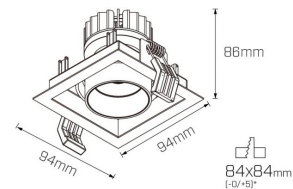

Product info

System Lumen Range	675lm — 1830lm
System Power	7W, 13W, 18W
Forward Current	180mA, 350mA, 500mA
System Efficacy (max.)	102lm/W
Body/Trim Colour	White, Black
Installation Method	Adjustable Recessed
LED Brand	CREE, Bridgelux
Dimming Type	Phase-Cut Dimmable, Wireless Dimmable (Casambi), Non-Dimmable, DALI Dimmable
Accessories	Without Accessory, Deep Baffle-Diamond, Deep Baffle-Frosted, Deep Baffle-IP44, Deep Baffle-Line, Diamond Diffuser, Frosted Diffuser, Honeycomb Louvre, IP44 Diffuser, Line Diffuser

Photometric info

Colour Rendering Index (CRI)	CRI90, CRI97+
Colour Temperature (CCT)	2700K, 3000K, 4000K, Dim To Warm
Beam Angle	15°, 30°, 50°

Compliance and Features

Malo Uno 7W

*allowed tolerance in mm

Malo Uno 13W

*allowed tolerance in mm

Malo Uno 18W

*allowed tolerance in mm

Packaging

Box Dimensions L x W x H mm	110 mm x 110 mm x 200 mm
Boxes per Carton	24
Carton Weight	12 KG
Carton Dimensions L x W x H mm	450 mm x 340 mm x 410 mm