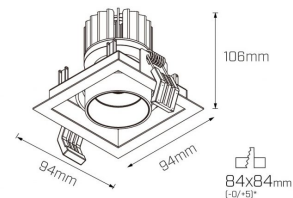

Photometric info

Colour Rendering Index (CRI)	CRI90, CRI97+
Colour Temperature (CCT)	2700K, 3000K, 4000K, Dim To Warm
Beam Angle	15°, 30°, 50°

Compliance and Features

Malo Uno 7W

*allowed tolerance in mm

Malo Uno 13W

*allowed tolerance in mm

Malo Uno 18W

*allowed tolerance in mm

Packaging

Box Dimensions L x W x H mm	110 mm x 110 mm x 200 mm
Boxes per Carton	24
Carton Weight	12 KG
Carton Dimensions L x W x H mm	450 mm x 340 mm x 410 mm