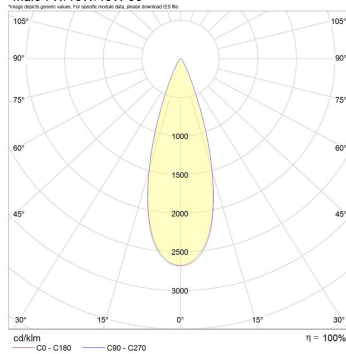

Photometric info

Colour Rendering Index (CRI)	CRI90, CRI97+
Colour Temperature (CCT)	2700K, 3000K, 4000K, Dim To Warm
Beam Angle	15°, 30°, 50°

Compliance and Features

Malo Uno 7W

*allowed tolerance in mm

Malo Uno 13W

*allowed tolerance in mm

Malo Uno 18W

*allowed tolerance in mm

Packaging

Box Dimensions L x W x H mm	110 mm x 110 mm x 200 mm
Boxes per Carton	24
Carton Weight	12 KG
Carton Dimensions L x W x H mm	450 mm x 340 mm x 410 mm

Polar distribution diagrams

*Malo 7W/13W/18W 15°

*Malo 7W/13W/18W 30°

*Malo 7W/13W/18W 50°