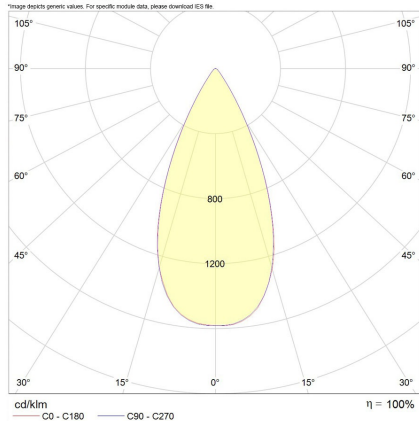

Electrical Specifications

System Power	7W, 13W, 18W
Input Voltage	240V
Control Type	ON/OFF, Phase-Cut, DALI, Casambi
System Efficacy (max.)	106lm/W
Power Factor	0.9

Physical Characteristics

Installation Method	Fixed Recessed
Trim Finish	White, Black
IP Rating / IK Rating	IP20
Weight	0.5Kgs
Fitting Material	Aluminium

Photometric Info

Luminaire Lumens	675lm, 1350lm, 1830lm
CRI	CRi90
CCT	2700K, 3000K, 4000K
Beam Angle	15°, 30°, 50°
Lumen Maintenance	> 64, 000hrs (L70 B10)
MacAdam Step	3 Step

Bron Square Fixed Trimless 18W

*allowed tolerance in mm

Bron Square Fixed Trimless 13W

*allowed tolerance in mm

Bron Square Fixed Trimless 7W

*allowed tolerance in mm

Polar Distribution Diagrams

*Bron 7W/13W/18W 50°

*Bron 7W/13W/18W 30°