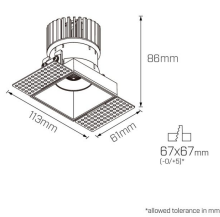

Electrical Specifications

System Power	7W, 13W, 18W
Input Voltage	240V
Control Type	ON/OFF, Phase-Cut, DALI, Casambi
System Efficacy (max.)	106lm/W
Power Factor	0.9

Physical Characteristics

Installation Method	Fixed Recessed
Trim Finish	White, Black
IP Rating / IK Rating	IP20
Weight	0.5Kgs
Fitting Material	Aluminium

Photometric Info

Luminaire Lumens	675lm, 1350lm, 1830lm
CRI	CRi90
CCT	2700K, 3000K, 4000K
Beam Angle	15°, 30°, 50°
Lumen Maintenance	> 64, 000hrs (L70 B10)
MacAdam Step	3 Step

Bron Square Fixed Trimless 18W

*allowed tolerance in mm

Bron Square Fixed Trimless 13W

*allowed tolerance in mm

Bron Square Fixed Trimless 7W

*allowed tolerance in mm

Polar Distribution Diagrams

*Bron 7W/13W/18W 50°

*Bron 7W/13W/18W 30°