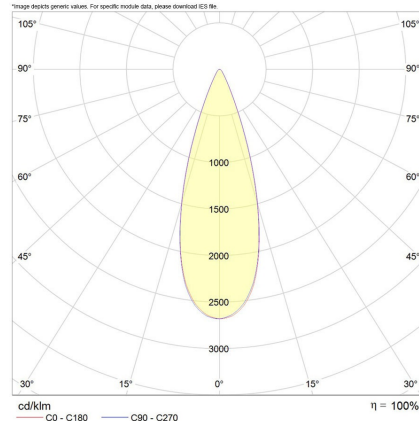

Photometric Info

Luminaire Lumens	675lm, 1350lm, 1830lm
CRI	CRi90
CCT	2700K, 3000K, 4000K
Beam Angle	15°, 30°, 50°
Lumen Maintenance	> 64, 000hrs (L70 B10)
MacAdam Step	3 Step

Bron Square Fixed Trimless 18W

*allowed tolerance in mm

Bron Square Fixed Trimless 13W

*allowed tolerance in mm

Bron Square Fixed Trimless 7W

*allowed tolerance in mm

Polar Distribution Diagrams

*Bron 7W/13W/18W 50°

*Bron 7W/13W/18W 30°