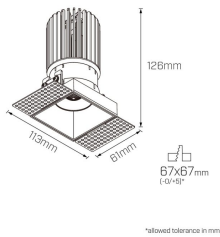

Electrical Specifications

System Power	7W, 13W, 18W
Input Voltage	240V
Control Type	ON/OFF, Phase-Cut, DALI, Casambi
System Efficacy (max.)	106lm/W
Power Factor	0.9

Physical Characteristics

Installation Method	Fixed Recessed
Trim Finish	White, Black
IP Rating / IK Rating	IP20
Weight	0.5Kgs
Fitting Material	Aluminium

*allowed tolerance in mm

Bron Square Fixed Trimless 13W

*allowed tolerance in mm

Bron Square Fixed Trimless 7W

*allowed tolerance in mm

Polar Distribution Diagrams

*Bron 7W/13W/18W 50°

*Bron 7W/13W/18W 30°