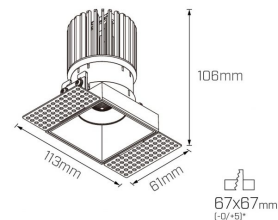

Bron Square Fixed Trimless 13W

*allowed tolerance in mm