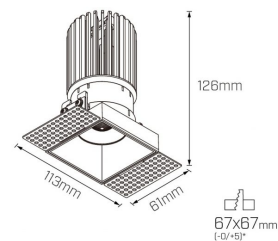

Bron Square Fixed Trimless 18W

*allowed tolerance in mm