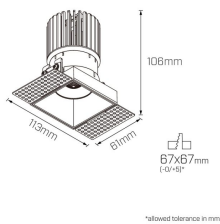

Electrical Specifications

System Power	7W, 13W, 18W
Input Voltage	240V
Control Type	ON/OFF, Phase-Cut, DALI, Casambi
System Efficacy (max.)	106lm/W
Power Factor	0.9

Physical Characteristics

Installation Method	Fixed Recessed
Trim Finish	White, Black
IP Rating / IK Rating	IP20
Weight	0.5Kgs
Fitting Material	Aluminium

Photometric Info

Luminaire Lumens	675lm, 1350lm, 1830lm
CRI	CRi90
CCT	2700K, 3000K, 4000K
Beam Angle	15°, 30°, 50°
Lumen Maintenance	> 64, 000hrs (L70 B10)
MacAdam Step	3 Step

Bron Square Fixed Trimless 18W

*allowed tolerance in mm

Bron Square Fixed Trimless 13W

*allowed tolerance in mm

Bron Square Fixed Trimless 7W

*allowed tolerance in mm

Polar Distribution Diagrams

*Bron 7W/13W/18W 50°

*Bron 7W/13W/18W 30°