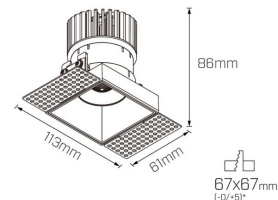

Bron Square Fixed Trimless

DOWNLIGHT

Product code MD41

MONDOLUX™

mondolux.com.au

Cutting-edge adaptability

- Included as part of the Infinito Series
- Modular design with the flexibility to adapt the fitting based on requirements
- High efficiencies for deep baffle option
- Wattage options: 7W, 13W, 18W
- For any custom requirements, please contact us

Product info

System Lumen Range	675lm — 1830lm
System Power	7W, 13W, 18W
Forward Current	180mA, 350mA, 500mA
System Efficacy (max.)	102lm/W
Body/Trim Colour	White, Black
Installation Method	Fixed Recessed, Trimless Fixed Recessed
LED Brand	CREE, Bridgelux
Dimming Type	Phase-Cut Dimmable, Wireless Dimmable (Casambi), Non-Dimmable, DALI Dimmable

Compliance and Features

Photometric info

Colour Rendering Index (CRI)	CRI90, CRI97+
Colour Temperature (CCT)	2700K, 3000K, 4000K, Dim To Warm
Beam Angle	15°, 30°, 50°

Packaging

Box Dimensions L x W x H mm	110 mm x 110 mm x 200 mm
Boxes per Carton	24
Carton Weight	12 KG
Carton Dimensions L x W x H mm	450 mm x 340 mm x 410 mm

Bron Square Fixed Trimless 7W

*allowed tolerance in mm