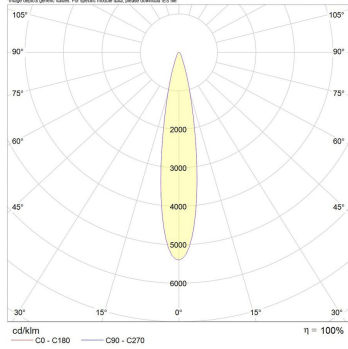

Bron Square Fixed Trimless

DOWNLIGHT | Product code MD41

Rose Gold Baffle-IP44

Rose Gold Baffle-Line

White Baffle-Diamond
White Baffle-Frosted
Polar distribution diagrams

*Bron 7W/13W/18W 15°