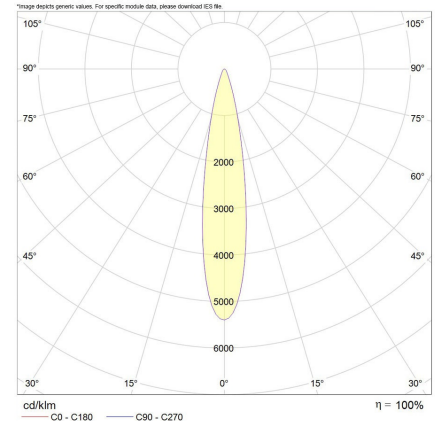

*Bron 7W/13W/18W 15°