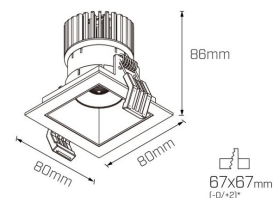

### Packaging

Box Dimensions L x W x H mm	110 mm x 110 mm x 200 mm
Boxes per Carton	24
Carton Weight	12 KG
Carton Dimensions L x W x H mm	450 mm x 340 mm x 410 mm

Bron Square Fixed 7W

\*allowed tolerance in mm