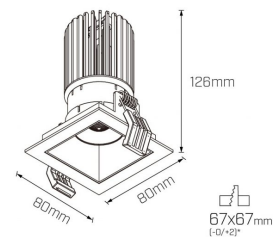

Bron Square Fixed 18W

*allowed tolerance in mm