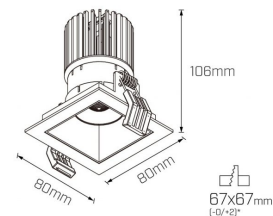

Bron Square Fixed 13W

*allowed tolerance in mm