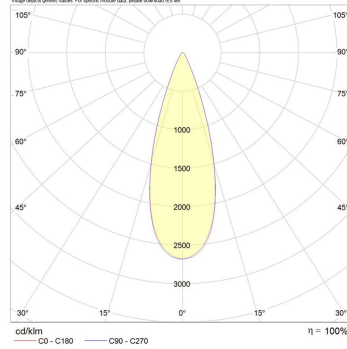

Rose Gold Baffle-Frosted

Rose Gold Baffle-Honeycomb

Rose Gold Baffle-IP44

Rose Gold Baffle-Line

White Baffle-Diamond

White Baffle-Frosted

Polar distribution diagrams

*Bron 7W/13W/18W 15°

*Bron 7W/13W/18W 30°

*Bron 7W/13W/18W 50°