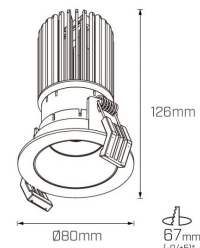

Bron Fixed 7W

*allowed tolerance in mm

Bron Fixed 13W

*allowed tolerance in mm

Bron Fixed 18W

*allowed tolerance in mm

Compliance and Features

Photometric info

Colour Rendering Index (CRI)	CRI90, CRI97+
Colour Temperature (CCT)	2700K, 3000K, 4000K, Dim To Warm
Beam Angle	15°, 30°, 50°

Packaging

Box Dimensions L x W x H mm	110 mm x 110 mm x 200 mm
Boxes per Carton	24
Carton Weight	12 KG
Carton Dimensions L x W x H mm	450 mm x 340 mm x 410 mm