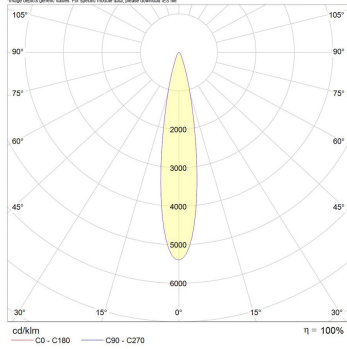

Rose Gold Baffle-Frosted

Rose Gold Baffle-Honeycomb

Rose Gold Baffle-IP44

Rose Gold Baffle-Line

White Baffle-Diamond

White Baffle-Frosted

Polar distribution diagrams

*Bron 7W/13W/18W 15°

*Bron 7W/13W/18W 30°

*Bron 7W/13W/18W 50°