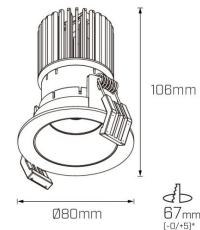

Bron Fixed 7W

*allowed tolerance in mm

Bron Fixed 13W

*allowed tolerance in mm

Bron Fixed 18W

*allowed tolerance in mm

Compliance and Features

Photometric info

Colour Rendering Index (CRI)	CRI90, CRI97+
Colour Temperature (CCT)	2700K, 3000K, 4000K, Dim To Warm
Beam Angle	15°, 30°, 50°

Packaging

Box Dimensions L x W x H mm	110 mm x 110 mm x 200 mm
Boxes per Carton	24
Carton Weight	12 KG
Carton Dimensions L x W x H mm	450 mm x 340 mm x 410 mm