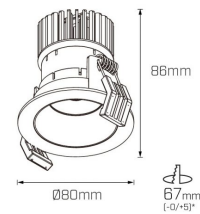

*allowed tolerance in mm