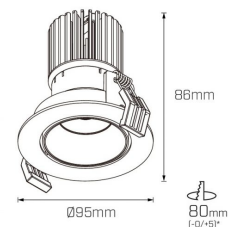

Compliance and Features

Photometric info

Colour Rendering Index (CRI)	CRI90, CRI97+
Colour Temperature (CCT)	2700K, 3000K, 4000K, Dim To Warm
Beam Angle	15°, 30°, 50°

Packaging

Box Dimensions L x W x H mm	110 mm x 110 mm x 200 mm
Boxes per Carton	24
Carton Weight	12 KG
Carton Dimensions L x W x H mm	450 mm x 340 mm x 410 mm

Bron Adjustable 7W

*allowed tolerance in mm

Bron Adjustable 13W

*allowed tolerance in mm

Bron Adjustable 18W

*allowed tolerance in mm

Product Accessories

Rose Gold Baffle