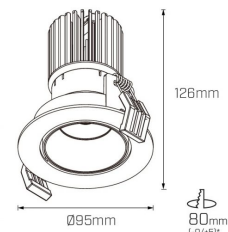

Compliance and Features

Photometric info

Colour Rendering Index (CRI)	CRI90, CRI97+
Colour Temperature (CCT)	2700K, 3000K, 4000K, Dim To Warm
Beam Angle	15°, 30°, 50°

Packaging

Box Dimensions L x W x H mm	110 mm x 110 mm x 200 mm
Boxes per Carton	24
Carton Weight	12 KG
Carton Dimensions L x W x H mm	450 mm x 340 mm x 410 mm

Bron Adjustable 7W

*allowed tolerance in mm

Bron Adjustable 13W

*allowed tolerance in mm

Bron Adjustable 18W

*allowed tolerance in mm

Product Accessories

Rose Gold Baffle