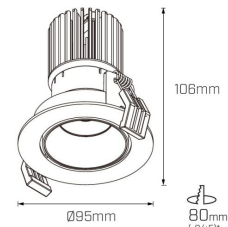

Bron Adjustable 13W

*allowed tolerance in mm