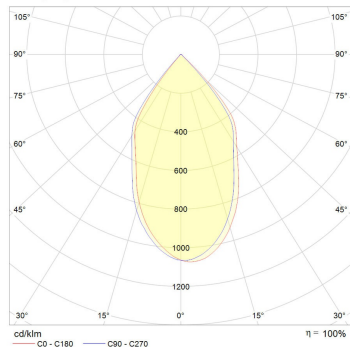

The right light to the bright light..

- IP40 rated downlight with square trim
- Fully adjustable facilitating strong points of focus
- Wattage options: 9.5W, 13.5W
- Beam angle options: 24°, 35°, 60°
- Phase-cut and DALI dimmable options available

Photometric info

Colour Rendering Index (CRI)	CRI90
Colour Temperature (CCT)	2700K, 3000K, 4000K
Beam Angle	24°, 35°, 60°

Compliance and Features

RoHS

Stirling Square

DOWNLIGHT | Product code MD14

Polar distribution diagrams

Stirling Square 24°

Stirling Square 36°

Stirling Square 59°