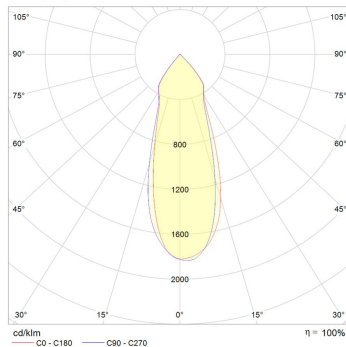

The right light to the bright light..

- IP40 rated downlight with square trim
- Fully adjustable facilitating strong points of focus
- Wattage options: 9.5W, 13.5W
- Beam angle options: 24°, 35°, 60°
- Phase-cut and DALI dimmable options available

Photometric info

Colour Rendering Index (CRI)	CRI90
Colour Temperature (CCT)	2700K, 3000K, 4000K
Beam Angle	24°, 35°, 60°

Compliance and Features

RoHS

Stirling Square

DOWNLIGHT | Product code MD14

Polar distribution diagrams

Stirling Square 24°

Stirling Square 36°

Stirling Square 59°