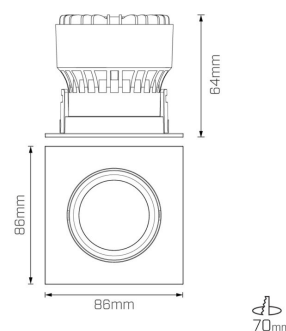

The right light to the bright light..

- IP40 rated downlight with square trim
- Fully adjustable facilitating strong points of focus
- Wattage options: 9.5W, 13.5W
- Beam angle options: 24°, 35°, 60°
- Phase-cut and DALI dimmable options available

Product info

System Lumen Range	750lm — 950lm
System Power	9.5W, 13.5W
Forward Current	180mA, 250mA
System Efficacy (max.)	79lm/W
Body/Trim Colour	White, Black
Installation Method	Adjustable Recessed
IP Rating	IP40
Dimming Type	Non-Dimmable, Phase-Cut Dimmable, DALI Dimmable
Accessories	Without Accessory

Photometric info

Colour Rendering Index (CRI)	CRI90
Colour Temperature (CCT)	2700K, 3000K, 4000K
Beam Angle	24°, 35°, 60°

Compliance and Features

RoHS

Stirling Square

DOWNLIGHT | Product code MD14

Polar distribution diagrams