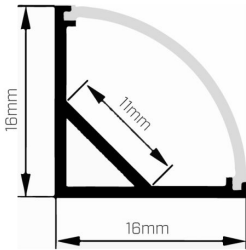

Stealth 1616 Corner Mounted

LINEAR LED

Product Code
ME20SM

Technical Description

Show-off shelf lighting

- The Stealth 1616 Corner Mounted Linear LED and Extrusion is designed for surface mounting into corners to achieve a sleek appearance in LED strip light installations
- Ideal for cabinet joinery applications that require corner-mounted lighting including ceiling coffers, display shelving, and underside of bench-style seating
- The aluminium profile features an anodised matte silver, black or white finish, ensuring a modern look
- RGBW or Tuneable White available upon request
- For customised versions of this product, please [contact us](#)

Electrical Specifications

System Power	9.6W, 10W, 14.4W, 19.2W
Input Voltage	24V DC
Control Type	ON/OFF, DALI, Casambi

Photometric Info

Luminaire Lumens	530lm, 645lm, 675lm, 833lm, 1515lm, 2425lm
CRI	CR190
CCT	2700K, 3000K, 3500K, 4000K
Beam Angle	120°
Lumen Maintenance	>50, 000hrs (L70B30)
MacAdam Step	4 Step

Physical Characteristics

Installation Method	Surface Mounted
Trim Finish	White, Black, Silver
IP Rating / IK Rating	IP20, IP65
Accessories	Linea 9.6W, Linea COB 10W, Linea 14.4W, Linea-Aqua 14.4W, Linea-HE 14.4W, Linea-HE 19.2W
Weight	0.2Kgs
Fitting Material	Aluminium