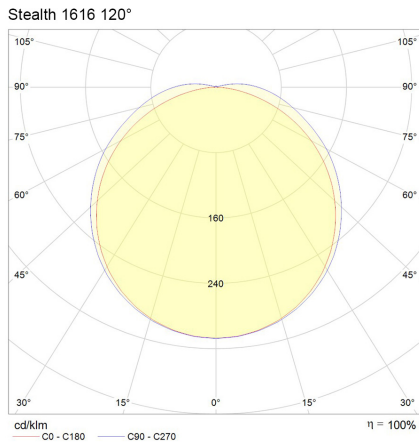

Polar Distribution Diagrams