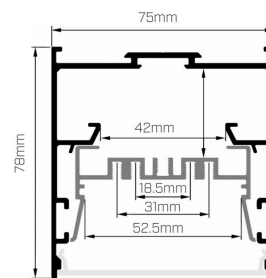

Product info

Body/Trim Colour	Silver
Installation Method	Surface Mounted / Suspended

Compliance and Features

Accessories

Image	Code	Description
	MAE15IC3	Mondolux Accessories Extrusion Internal Spring Clip Impact 7578 Suspended Silver
	MAE15EC3	Mondolux Accessories Extrusion End Cap Closed Impact 7578 Suspended Silver