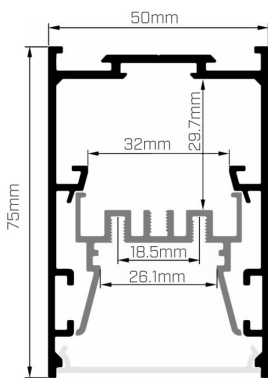

Impact 5075 Surface Mounted/Suspended

LINEAR LED

Product Code
ME14SS

Technical Description

A seasoned champion

- Designed to complement contemporary architecture, our ever-popular Impact 5075 Linear LED and Extrusion adds mood and style to any space
- With its wide profile, it ensures an even distribution of light that can be tailored for task or ambient lighting, making it an excellent choice for commercial spaces
- Can be surface mounted or suspended to suit a variety of applications
- Available with prismatic diffuser to allow greater glare control and visual comfort
- RGBW available upon request
- For customised versions of this product, please [contact us](#)

Electrical Specifications

System Power	30W
Input Voltage	240V
Control Type	ON/OFF, 0-10V, DALI, Casambi
Power Factor	>0.9

Physical Characteristics

Installation Method	Surface Mounted/Suspended
Trim Finish	White, Black, Silver
IP Rating / IK Rating	IP20
Weight	1Kgs
Fitting Material	Aluminium

Photometric Info

Luminaire Lumens	1995lm, 2050lm, 2135lm, 2450lm
CRI	CRI90
CCT	3000K, 4000K, Tunable White(2700K-6500K)
Beam Angle	100°, 70° Prismatic
Lumen Maintenance	>81, 000hrs (L70 B30)
MacAdam Step	3 Step

Polar Distribution Diagrams