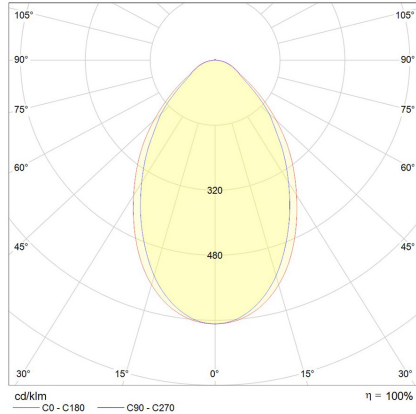

Polar Distribution Diagrams

Impact 5075 70°