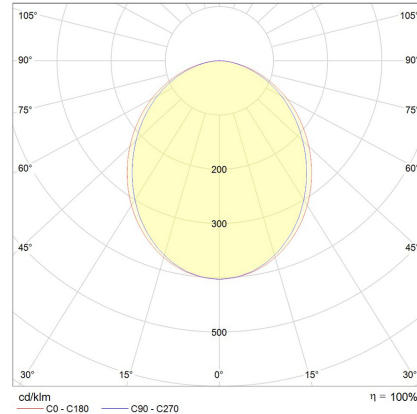

Impact 5075 100°