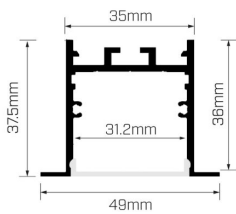

Electrical Specifications

System Power	15W, 16W, 29W, 39W
Input Voltage	24V DC
Control Type	ON/OFF, DALI, Casambi, DMX

Photometric Info

Luminaire Lumens	500lm, 600lm, 1052lm, 1440lm, 1760lm
CRI	CRI90
CCT	2700K, 3000K, 3500K, 4000K, Tunable White(2600K-6500K)
Beam Angle	110°
Lumen Maintenance	>81, 000hrs (L70 B30)
MacAdam Step	3 Step

Physical Characteristics

Installation Method	Fixed Recessed
Trim Finish	White, Black, Silver
IP Rating / IK Rating	IP20
Accessories	2x Linea 14.4W, 2x Linea-HE 14.4W, Linea COB Tunable White 15W, Linea COB 16W, 2x Linea-HE 19.2W
Weight	0.5Kgs
Fitting Material	Aluminium