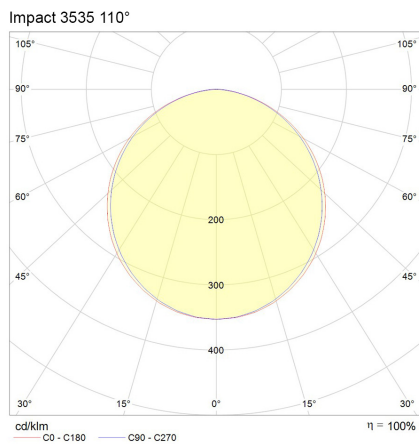

Polar Distribution Diagrams