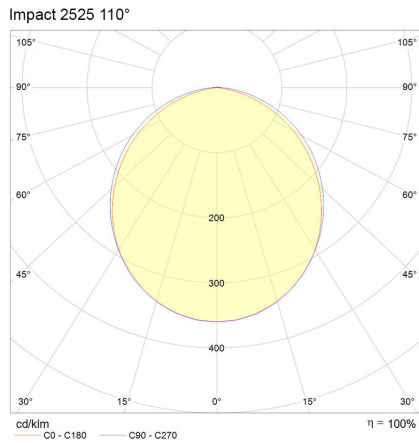

Polar Distribution Diagrams