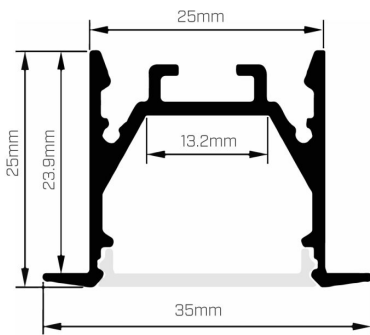

Impact 2525 Recessed

LINEAR LED

Product Code

ME08RE

Technical Description

Create the perfect lines

- Impact 2525 Linear LED and Extrusion is highly versatile and can be recessed and customised to suit a number of applications
- A slimline profile to provide efficient lighting for well-designed office and communal spaces
- RGBW available upon request
- For customised versions of this product, please [contact us](#)

Electrical Specifications

System Power	10W, 14.4W, 15W, 19.2W
Input Voltage	24V DC
Control Type	ON/OFF, DALI, Casambi, DMX

Photometric Info

Luminaire Lumens	470lm, 665lm, 620lm, 1110lm, 1775lm
CRI	CRi90
CCT	2700K, 3000K, 3500K, 4000K, Tunable White(2600K-6500K)
Beam Angle	110°
Lumen Maintenance	>81, 000hrs (L70B30)
MacAdam Step	3 Step

Physical Characteristics

Installation Method	Fixed Recessed
Trim Finish	White, Black, Silver
IP Rating / IK Rating	IP20
Accessories	Linea COB 10W, Linea 14.4W, Linea-HE 14.4W, Linea COB Tunable White 15W, Linea-HE 19.2W
Weight	0.2Kgs
Fitting Material	Aluminium