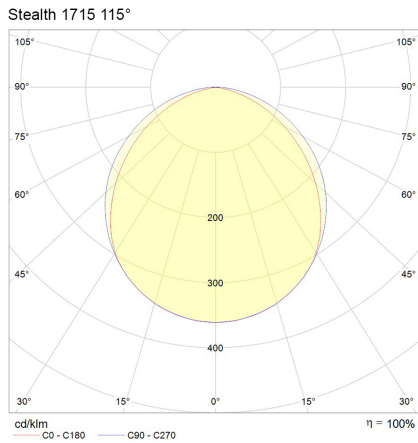

Polar Distribution Diagrams