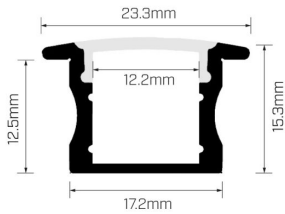

Stealth 1715 Recessed

LINEAR LED

Product Code

ME05RE

Technical Description

Seamless fit

- The Stealth 1715 Linear LED Extrusion features a simple recessed design that allows for easy installation into any joinery. Its bright and efficient lighting is sure to improve both the functionality and aesthetics of your space
- A compact profile with an opal diffuser providing soft and efficient light output for a range of applications, with an optional black diffuser available for greater architectural appeal (available upon request)
- Also available in surface mounted installation
- RGBW or Tuneable White available upon request
- For customised versions of this product, please [contact us](#)

Electrical Specifications

System Power	9.6W, 10W, 14.4W, 19.2W
Input Voltage	24V DC
Control Type	ON/OFF, DALI, Casambi, DMX

Photometric Info

Luminaire Lumens	430lm, 450lm, 575lm, 595lm, 990lm, 1580lm
CRI	CR190
CCT	2700K, 3000K, 3500K, 4000K
Beam Angle	115°
Lumen Maintenance	>50, 000hrs (L70B30)
MacAdam Step	4 Step

Physical Characteristics

Installation Method	Fixed Recessed
Trim Finish	White, Black, Silver
IP Rating / IK Rating	IP20, IP65
Accessories	Linea 9.6W, Linea COB 10W, Linea 14.4W, Linea-Aqua 14.4W, Linea-HE 14.4W, Linea-HE 19.2W
Weight	0.2Kgs
Fitting Material	Aluminium