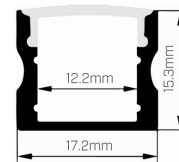

Stealth 1715 Surface Mounted

LINEAR LED

Product code ME05

MONDOLUX™

mondolux.com.au

Mr popular for joinery..

- Ideal for cabinet joinery in many types of applications
- Allows for less routing and more shelf to maintain the strength of the structure
- Can be paired with 60LEDs/m strip and you won't see any spots
- A slimline profile to provide efficient lighting for well-designed office and communal spaces
- Also available in recessed installation

Product info

Body/Trim Colour	White, Black, Silver
Installation Method	Surface Mounted

Accessories

Image	Code	Description
	MAE05EC3	Mondolux Accessories Extrusion End Cap Closed Stealth 1715 Surface Mounted Silver
	MAE05EO3	Mondolux Accessories Extrusion End Cap Open Stealth 1715 Surface Mounted Silver