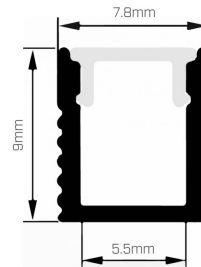

### Product info

Body/Trim Colour	Silver
Installation Method	Surface Mounted