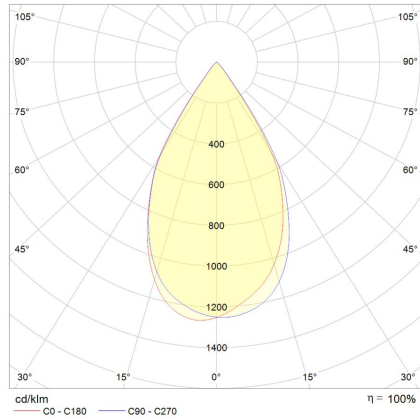

Messina Midi

SPOTLIGHT

Product Code

MS22

Technical Description

Small body, not-so-small output

- Introducing the Messina Midi Spotlight, a model of compact elegance combined with powerful performance
- Despite its small body, it delivers a robust output with an impressive luminous flux of up to 3450lm at CRI90, ensuring bright and accurate colour rendering
- Cleverly engineered with a sleek and slim gearbox, showcasing the ingenuity of sophisticated design
- Beam spreads: Narrow (20°), Medium (30°), and Wide (60°)
- Wall washer version available upon request
- If you require a customised version of this product, please [contact us](#)

Electrical Specifications

System Power	20W, 28W, 36W
Input Voltage	240V
Control Type	ON/OFF
System Efficacy (max.)	100lm/W

Physical Characteristics

Installation Method	3-Circuit Track Mounted
Trim Finish	White, Black
IP Rating / IK Rating	IP20
Weight	1.3Kgs
Maximum Tilt Angle	90°
Maximum Rotation Angle	350°

Photometric Info

Luminaire Lumens	1350lm, 2000lm, 1900lm, 2800lm, 2350lm, 3450lm
CRI	CRI90
CCT	3000K, 3000K Vivid, 3500K, 4000K
Beam Angle	20°, 30°, 60°

Polar Distribution Diagrams

Messina Midi 59°

Messina Midi 30°