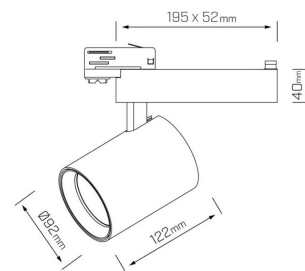

## Small body, not-so-small output

- Cleverly engineered slim gearbox
- Luminous flux of up to 3450lm at CRI90
- Wall washer version available

### Product info

System Lumen Range	1350lm — 3450lm
System Power	20W, 28W, 36W
Forward Current	500mA, 700mA, 900mA
System Efficacy (max.)	96lm/W
Input Voltage	240V
Body/Trim Colour	White, Black
Installation Method	3-Circuit Track Mounted
LED Brand	Citizen
IP Rating	IP20
Diffuser	Clear
Dimming Type	Non-Dimmable
Maximum Tilt Angle	90°
Maximum Rotation Angle	350°
Accessories	Without Accessory

## Packaging

Box Weight	1.3kg
Box Dimensions L x W x H mm	250 mm x 220 mm x 110 mm
Boxes per Carton	12
Carton Dimensions L x W x H mm	530 mm x 460 mm x 350 mm