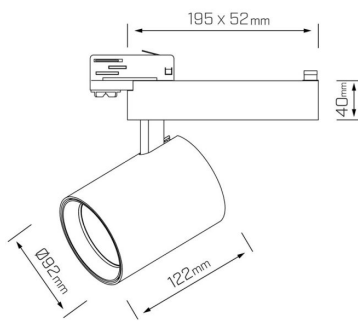

Messina Midi

SPOTLIGHT

Product Code

MS22

Technical Description

Small body, not-so-small output

- Introducing the Messina Midi Spotlight, a model of compact elegance combined with powerful performance
- Despite its small body, it delivers a robust output with an impressive luminous flux of up to 3450lm at CRI90, ensuring bright and accurate colour rendering
- Cleverly engineered with a sleek and slim gearbox, showcasing the ingenuity of sophisticated design
- Beam spreads: Narrow (20°), Medium (30°), and Wide (60°)
- Wall washer version available upon request
- If you require a customised version of this product, please [contact us](#)

Electrical Specifications

System Power	20W, 28W, 36W
Input Voltage	240V
Control Type	ON/OFF
System Efficacy (max.)	100lm/W

Physical Characteristics

Installation Method	3-Circuit Track Mounted
Trim Finish	White, Black
IP Rating / IK Rating	IP20
Weight	1.3Kgs
Maximum Tilt Angle	90°
Maximum Rotation Angle	350°

Photometric Info

Luminaire Lumens	1350lm, 2000lm, 1900lm, 2800lm, 2350lm, 3450lm
CRI	CRI90
CCT	3000K, 3000K Vivid, 3500K, 4000K
Beam Angle	20°, 30°, 60°

Polar Distribution Diagrams

Messina Midi 59°

Messina Midi 30°