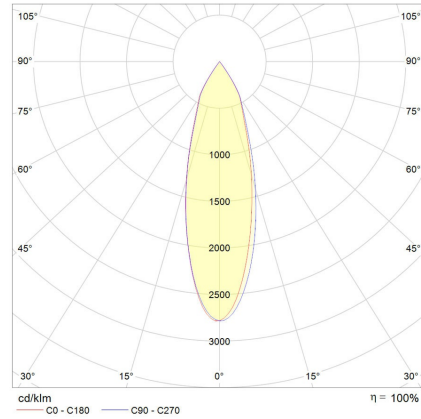

Messina Midi

SPOTLIGHT

Product Code

MS22

Technical Description

Small body, not-so-small output

- Introducing the Messina Midi Spotlight, a model of compact elegance combined with powerful performance
- Despite its small body, it delivers a robust output with an impressive luminous flux of up to 3450lm at CRI90, ensuring bright and accurate colour rendering
- Cleverly engineered with a sleek and slim gearbox, showcasing the ingenuity of sophisticated design
- Beam spreads: Narrow (20°), Medium (30°), and Wide (60°)
- Wall washer version available upon request
- If you require a customised version of this product, please [contact us](#)

Electrical Specifications

System Power	20W, 28W, 36W
Input Voltage	240V
Control Type	ON/OFF
System Efficacy (max.)	100lm/W

Physical Characteristics

Installation Method	3-Circuit Track Mounted
Trim Finish	White, Black
IP Rating / IK Rating	IP20
Weight	1.3Kgs
Maximum Tilt Angle	90°
Maximum Rotation Angle	350°

Photometric Info

Luminaire Lumens	1350lm, 2000lm, 1900lm, 2800lm, 2350lm, 3450lm
CRI	CRI90
CCT	3000K, 3000K Vivid, 3500K, 4000K
Beam Angle	20°, 30°, 60°

Polar Distribution Diagrams

Messina Midi 59°

Messina Midi 30°

Messina Midi 20°